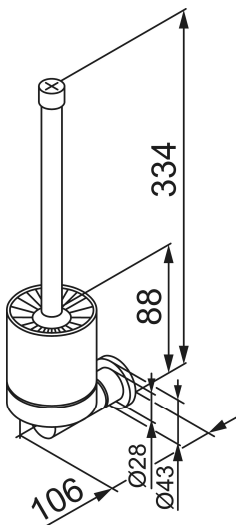

Unique characteristics

MORA INXX II toilet brush

Unapologetic in its confidence, the Mora Armatur's toilet brush blends hygienic function with a tubular silhouette.

Created to bring a level of elegance to its function, the toilet brush is wall mounted for stability and features a longer handle for ease of use. Available in matte black or white, brushed and polished brass and clean chrome.

Article number: 521053

Description: Chrome

- With screw and plug