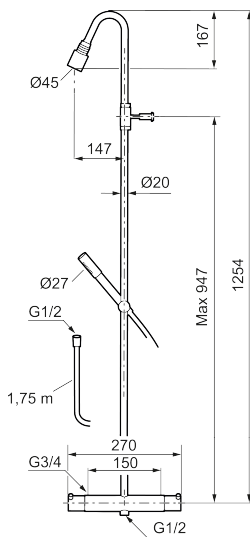

Unique characteristics

MORA IZZY shower system kit

Mora Izzy exudes harmony and elegance. The elegantly curved shower bar gives Mora Izzy its characteristic look. Izzy Rock has ribbed knobs, providing a better grip in the shower and giving the mixer a distinctive, bold look.

Article number: 705600.80

Description: Chrome/grooved

Consist of:

Mora Izzy thermostatic mixer:

- Compensates for temperature and pressure fluctuations
- With reversible headwork
- Temperature handle with safety stop at 38°C
- With Eco-function Approved non-return valves, EN-Standard EN1717

Mora Izzy Shower System:

- Shower hose in metal, PVC- and BPA-free
- With Easy-Clean anti-limescale system
- Shower bar can be shortened if required
- Eco (energy and water saving hand shower 9 l/min, shower head 12 l/min)