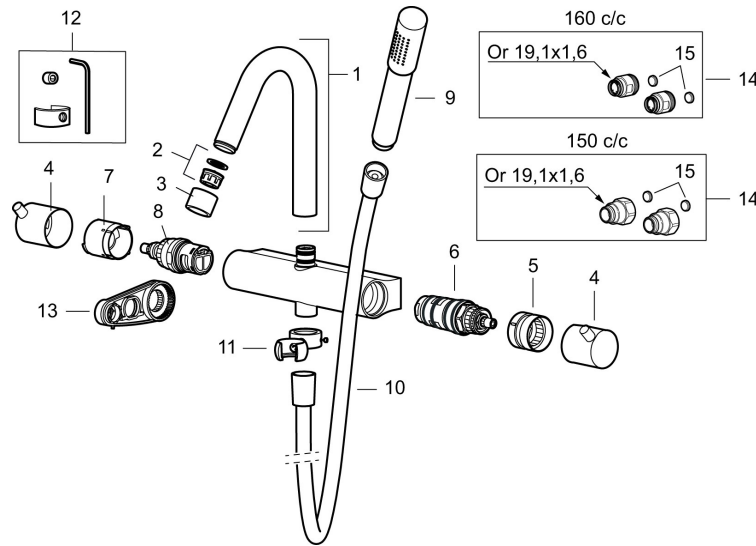

Mora Izzy Shower System:

- Shower hose in metal, PVC- and BPA-free
- With Easy-Clean anti-limescale system
- Shower bar can be shortened if required
- Eco (energy and water saving hand shower 9 l/min, shower head 12 l/min)

Article number: 705600.80

Sparepartlist

NO.	ART NO.	RSK	DESCRIPTION
1	409617.AE	8440597	Spout, complete, chrome
1	409617.25AE	8440605	Spout, complete, rustic brass
1	409617.66AE	8440606	Spout, complete, raw brass
1	409617.80AE	8440607	Spout, complete, chrome/grooved
2	139783.AE	8281546	Aerator inlet, 20–24 l/min at 300 kPa
3	409618.AE	8281549	Housing M22 int., chrome
3	409618.25AE	8281551	Housing M22 int., rustic brass
3	409618.66AE	8281552	Housing M22 int., raw brass
3	409618.80AE	8281553	Housing M22 int., chrome/grooved
4	409619.AE	8443252	On/off- and temperature handle, chrome
4	409619.25AE	8443253	On/off- and temperature handle, rustic brass
4	409619.66AE	8443254	On/off- and temperature handle, raw brass
4	409619.80AE	8443255	On/off- and temperature handle, chrome/grooved
5	209010.AE		Stop ring
6	729219.AE		Thermostatic cartridge
7	209011.AE		Stop ring, reversible
8	709011.AE	8387090	Ceramic headwork, reversible

NO.	ART NO.	RSK	DESCRIPTION
9	139785.AE	8199136	Hand shower, chrome
9	139785.25AE	8275468	Hand shower, rustic brass
9	139785.66AE	8275469	Hand shower, raw brass
10	131170.AE	8251927	Shower hose in metal, 1750 mm, chrome
10	409622.AE	8251992	Shower hose in metal, 1750 mm, black
11	409623.AE	8221828	Hand shower holder, chrome
11	409623.25AE	8221838	Hand shower holder, rustic brass
11	409623.66AE	8221839	Hand shower holder, raw brass
12	409621.AE	8295449	Limitation segment, basin, for fixed spout
13	S600298	3870203	Service tool
14	409360.AA	8187781	Inlet connector 150 c/c (left-handed thread), retail packed
14	409361.AE	8228492	Inlet connector 160 c/c
15	209604.AE		Filters, 2 pcs