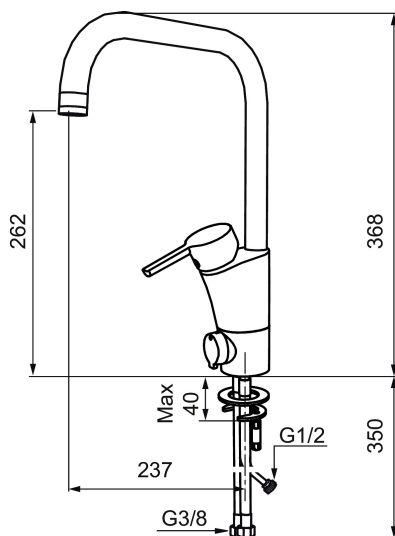

Article number: 732071 Flow 3 bar: 7.5 l/m

Description: Chrome

### Unique characteristics

Backflow protection unit type **AA**

- ESS (energy saving system)
- Ceramic cartridge with soft closing function
- Adjustable flow control and temperature limiter
- Eco (energy and water saving aerator)
- Soft PEX® hoses with 3/8" connecting nut (stainless steel braided)
- Swivel spout, limitation part for 60°, 85°, 110° or 360° included
- With dishwasher valve, switchable between cold and hot water. Pre-set on cold water
- Lead Free material
- Hole diameter Ø32-37 mm