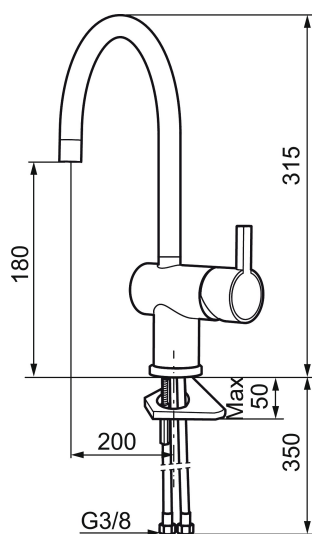

Article number: 707100 Flow 3 bar: 7.6 l/m

Description: Chrome

Unique characteristics

Backflow protection unit type 

- ESS (energy saving system)
- Ceramic cartridge
- Adjustable flow control and temperature limiter
- Eco (energy and water saving constant flow aerator, 7,6 l/min at 200–600 kPa)
- Soft PEX[®] hoses with 3/8" connecting nut (stainless steel braided)
- Swivel spout, limitation part for 60°, 120° or 360° included
- Hole diameter Ø32-35 mm