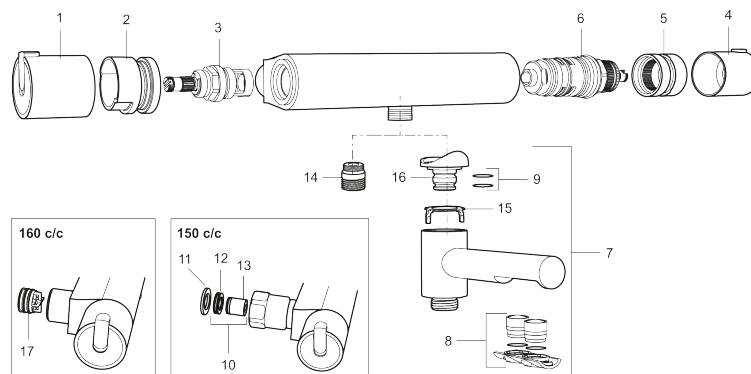

Article number: 707065.DB

Description: Chrome, incl. (2 x 701001)

Unique characteristics

- With connection up for Shower Systems
- Temperature handle with safety stop at 38°C
- With Eco-function
- Approved non-return valves, EN-Standard EN1717

Backflow protection unit type

PRODUCT DESCRIPTION

MORA REXX T5 shower mixer

With their simple, minimalist design, Mora REXX mixers are the essence of Scandinavian design and functionality. Their innovation lies in their precision. When tradition and craftsmanship meet state-of-the-art manufacturing methods and inspiring design, the result is Mora REXX. The version shown here is a beautiful bath mixer with world-leading functionality, providing unbeatable safety and comfort.

Article number: 707065.DB

Sparepartlist

NO.	ART NO.	RSK	DESCRIPTION
1	209511.AE	8345176	Temperature handle, chrome
1	209511.0011AE	8345177	Temperature handle, chrome/black
2	209513.AE	8346508	Stop ring, temperature
3	708467.AE	8345124	Headwork
4	209510.AE	8345163	On/off handle, chrome
4	209510.0011AE	8345164	On/off handle, chrome/black
5	209512.AE	8346507	Stop ring, on/off
6	708468.AE	8345130	Thermostatic unit
7	209515	8344849	Swivel spout, for coversion of shower mixer to bath/shower mixer, chrome
7	209515.0011	8344850	Swivel spout, for coversion of shower mixer to bath/shower mixer, chrome/black
8	209516.AE	8242291	Aerator kit, chrome
8	209516.0011AE	8242295	Aerator kit, chrome/Black
9	209519.AE	8938340	O-ring, for swivel spout
10	708338.AE		Non-return valve (2 pcs)
11	709339.AE	8938274	Gasket 24/15x2, 2 pcs
12	708080.AE		Holder for filter, complete
13	139465.AE	8186872	Non-return valve, with lock ring
14	409659.AE	8187025	Shower connector M18x1xG1/2

NO.	ART NO.	RSK	DESCRIPTION
15	38521000	8295345	Stop ring
16	209494.AE	8314141	Spout nipple incl cover ring
17	129380.AE	8345651	Non-return valve (2 pcs)