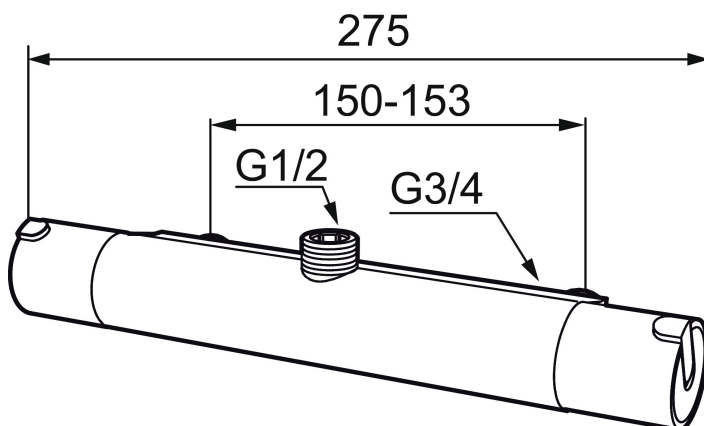

Article number: 707065.DB

Description: Chrome, incl. (2 x 701001)

Unique characteristics

- With connection up for Shower Systems
- Temperature handle with safety stop at 38°C
- With Eco-function
- Approved non-return valves, EN-Standard EN1717

Backflow protection unit type

PRODUCT DESCRIPTION

MORA REXX T5 shower mixer

With their simple, minimalist design, Mora REXX mixers are the essence of Scandinavian design and functionality. Their innovation lies in their precision. When tradition and craftsmanship meet state-of-the-art manufacturing methods and inspiring design, the result is Mora REXX. The version shown here is a beautiful bath mixer with world-leading functionality, providing unbeatable safety and comfort.

Article number: 707065.DB

Sparepartlist

NO.	ART NO.	RSK	DESCRIPTION
1	209511.AE	8345176	Temperature handle, chrome
1	209511.0011AE	8345177	Temperature handle, chrome/black
2	209513.AE	8346508	Stop ring, temperature
3	708467.AE	8345124	Headwork
4	209510.AE	8345163	On/off handle, chrome
4	209510.0011AE	8345164	On/off handle, chrome/black
5	209512.AE	8346507	Stop ring, on/off
6	708468.AE	8345130	Thermostatic unit
7	209515	8344849	Swivel spout, for coversion of shower mixer to bath/shower mixer, chrome
7	209515.0011	8344850	Swivel spout, for coversion of shower mixer to bath/shower mixer, chrome/black
8	209516.AE	8242291	Aerator kit, chrome
8	209516.0011AE	8242295	Aerator kit, chrome/Black
9	209519.AE	8938340	O-ring, for swivel spout
10	708338.AE		Non-return valve (2 pcs)
11	709339.AE	8938274	Gasket 24/15x2, 2 pcs
12	708080.AE		Holder for filter, complete
13	139465.AE	8186872	Non-return valve, with lock ring
14	409659.AE	8187025	Shower connector M18x1xG1/2

NO.	ART NO.	RSK	DESCRIPTION
15	38521000	8295345	Stop ring
16	209494.AE	8314141	Spout nipple incl cover ring
17	129380.AE	8345651	Non-return valve (2 pcs)