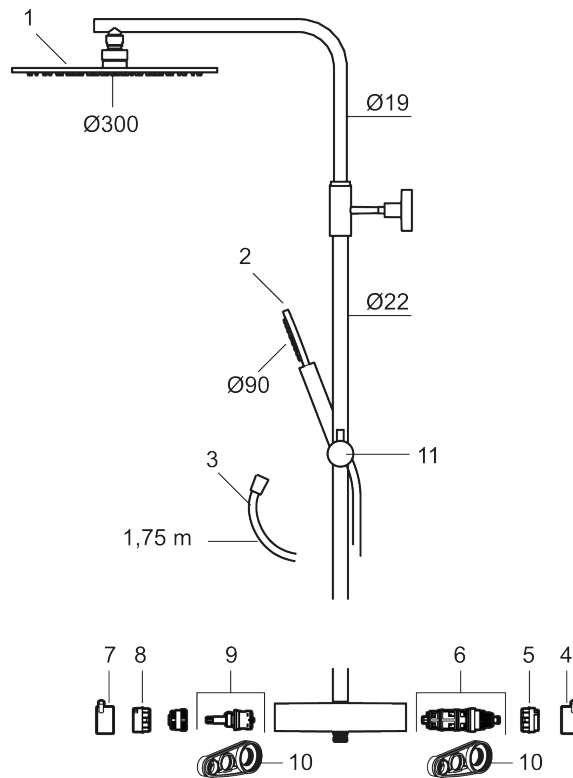

MORA INXX II Shower System:

- Shower hose in metal, PVC- and BPA-free
- With Easy-Clean anti-limescale system
- Adjustable height
- Hand shower 7,5 l/min, shower head 11 l/min

PRODUCT DESCRIPTION

MORA INXX II shower system kit

Article number: 271800.44

Sparepartlist

NO.	ART NO.	RSK	DESCRIPTION
1	130348	8237489	Shower head 300 mm, chrome
1	130348.12	8237490	Shower head 300 mm, matte black
1	130348.22	8237491	Shower head 300 mm, matte white