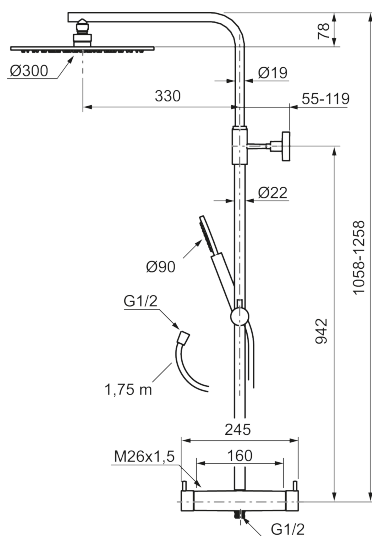

Consist of:

MORA INXX II thermostatic mixer:

- Pressure balanced thermostatic mixer
- With reversible headwork
- Temperature handle with safety stop at 38°C
- With Eco-function
- Approved non-return valves, EN-Standard EN1717

MORA INXX II Shower System:

- Shower hose in metal, PVC- and BPA-free
- With Easy-Clean anti-limescale system
- Adjustable height
- Hand shower 7,5 l/min, shower head 11 l/min