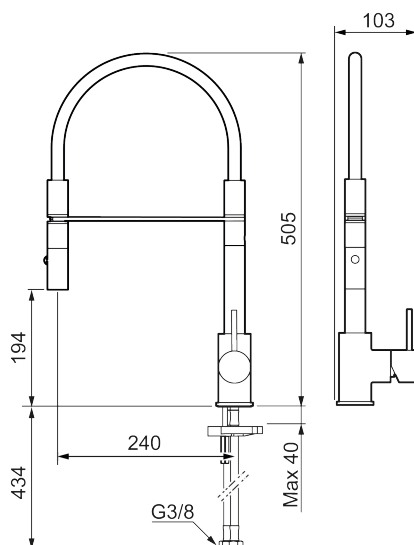

Article number: 272081.12CA Flow 3 bar: 6.0 l/m

Description: Matte black

#### Unique characteristics

Backflow protection unit type 

- Nozzle with two spray patterns (normal and rinse)
- Ceramic cartridge
- Adjustable flow control and temperature limiter
- Eco (energy and water saving constant flow aerator, 6 l/min at 200–600 kPa)
- Swivel spout, limitation part for 60°, 85°, 110° or 360° included
- Soft PEX® hoses with 3/8" connecting nut (stainless steel braided)
- Approved non-return valves, EN-Standard EN1717
- Hole diameter Ø34-37 mm