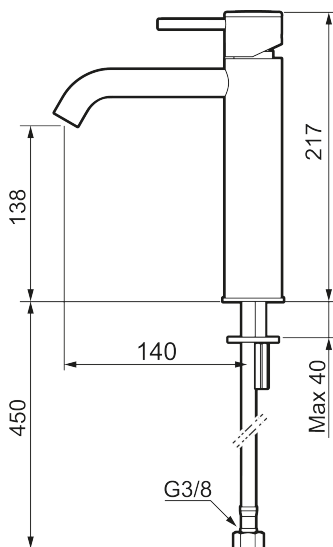

## MORA INXX II soft, medium basin mixer

INXX II basin mixers are available in three different heights, including medium which is suitable for larger basins. With its durable matt black finish and essential design, the INXX II soft enhances the feeling of comfort, quality and elegance in your bathroom. The mixer has been tested and approved according to current building regulations and is energy-efficient, which means it reduces water and energy use without compromising on comfort. A push down-waste in a matching colour is available as an accessory.

Article number: 273011.12CA Flow 3 bar: 4.5 l/m

Description: Matte black

- Ceramic cartridge
- Adjustable flow control and temperature limiter
- Eco (energy and water saving constant flow aerator, 5 l/min at 200–600 kPa)
- Soft PEX® hoses with 3/8" connecting nut (stainless steel braided)
- Hole diameter Ø34-37 mm