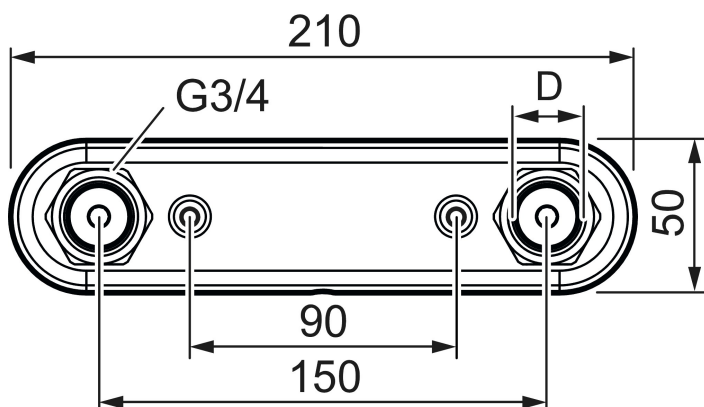

Wall Plate 150 c/c, for PE-X-, PE-RT-, PB- and multilayer-pipes

Article number: S600138.12

Description: Matte black, D: Ø15

Unique characteristics

- For concealed fitting
- With screws and wall seal
- Connection remains on the surface of the wall
- Lead Free

Connections has product certification issued by a product certification body in Sweden, RISE Certification, for:

- PE-X enligt EN ISO 15875: 15x2.5, 16x2.0 & 16x2.2
- PE-RT enligt EN ISO 22391: 15x2.5 & 16x2.2
- PB enligt EN ISO 15876: 16x2.0