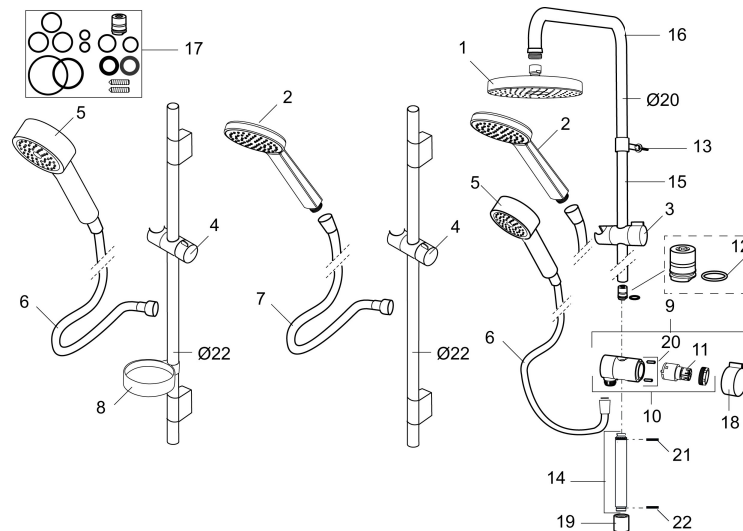

Article number: 130311

Description: Chrome

- Shower hose, PVC- and BPA-free
- With adjustable wall brackets for usage of existing screw holes
- With Easy-Clean anti-limescale system
- Flow limiter 12 l/min

Unique characteristics

PRODUCT DESCRIPTION

MORA MMIX S6 shower set

Mora MMIX combines elegance and ergonomic design with energy-efficiency. Soft geometric curves and a timeless style characterise the entire Mora MMIX range. The mixers were developed according to our unique EcoSafe™ concept focusing on low energy consumption and long-term environmental care.

Article number: 130311

Sparepartlist

NO.	ART NO.	RSK	DESCRIPTION
	139912.AE	8221715	Distrance ring Ø18, Ø20 and Ø22 mm, for soap dish 409416
1	209544	8180716	Shower head for S5, 180 mm
1	209545	8180717	Shower head for S6, 180 mm
2	130374	8275308	Hand shower for S6
3	409418.AE	8284740	Slider
4	130363.AE	8762730	Slider
5	130361	8199196	Hand shower
6	139835.AE	8199159	Shower hose in metal, 1750 mm
7	130365.AE	8251937	Shower hose (silver) 1750 mm
8	409416	8185645	Soap dish
9	409422	8541659	Diverter, complete
10	409430.AE	8541683	Diverter
11	409417.AA	8541628	Cartridge for diverter
12	639173.AE	8295314	Gasket (2 pcs)
13	139906.AE	8180378	Clip for shower bar 20 mm

NO.	ART NO.	RSK	DESCRIPTION
14	209549.AE	8180946	Connecting pipe
15	209548.AE	8180944	Lower bar
16	209550.AE	8180947	Upper bar for S5
17	409425.AE	8346925	Spare bag for Mora Shower System
18	409443.AE	8295326	Handle for diverter
19	209291.AE	8295321	Transition nipple G1/2 - M18x1
20	139812.AE	8295323	Stop screw M5x20
21	309246.AE	8295312	O-ring (13,1 x 1,6)
22	609029.AE	8295315	O-ring (16,1 x 1,6)