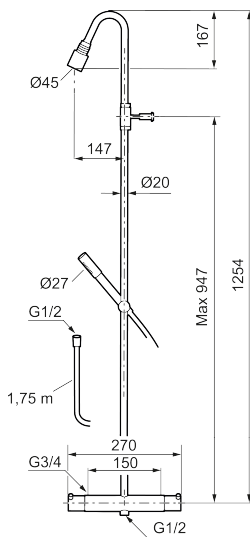

Unique characteristics

MORA IZZY shower system kit

Mora Izzy exudes harmony and elegance. The elegantly curved shower bar gives Mora Izzy its characteristic look. The matt, untreated surface of Izzy Raw will acquire an attractive patina over time, helping the product to age gracefully with its surroundings.

Article number: 705600.66

Sparepartlist

NO.	ART NO.	RSK	DESCRIPTION
1	409617.AE	8440597	Spout, complete, chrome
1	409617.25AE	8440605	Spout, complete, rustic brass
1	409617.66AE	8440606	Spout, complete, raw brass
1	409617.80AE	8440607	Spout, complete, chrome/grooved
2	139783.AE	8281546	Aerator inlet, 20–24 l/min at 300 kPa
3	409618.AE	8281549	Housing M22 int., chrome
3	409618.25AE	8281551	Housing M22 int., rustic brass
3	409618.66AE	8281552	Housing M22 int., raw brass
3	409618.80AE	8281553	Housing M22 int., chrome/grooved
4	409619.AE	8443252	On/off- and temperature handle, chrome
4	409619.25AE	8443253	On/off- and temperature handle, rustic brass
4	409619.66AE	8443254	On/off- and temperature handle, raw brass
4	409619.80AE	8443255	On/off- and temperature handle, chrome/grooved
5	209010.AE		Stop ring
6	729219.AE		Thermostatic cartridge
7	209011.AE		Stop ring, reversible

NO.	ART NO.	RSK	DESCRIPTION
8	709011.AE	8387090	Ceramic headwork, reversible
9	139785.AE	8199136	Hand shower, chrome
9	139785.25AE	8275468	Hand shower, rustic brass
9	139785.66AE	8275469	Hand shower, raw brass
10	131170.AE	8251927	Shower hose in metal, 1750 mm, chrome
10	409622.AE	8251992	Shower hose in metal, 1750 mm, black
11	409623.AE	8221828	Hand shower holder, chrome
11	409623.25AE	8221838	Hand shower holder, rustic brass
11	409623.66AE	8221839	Hand shower holder, raw brass
12	409621.AE	8295449	Limitation segment, basin, for fixed spout
13	S600298	3870203	Service tool
14	409360.AA	8187781	Inlet connector 150 c/c (left-handed thread), retail packed
14	409361.AE	8228492	Inlet connector 160 c/c
15	209604.AE		Filters, 2 pcs