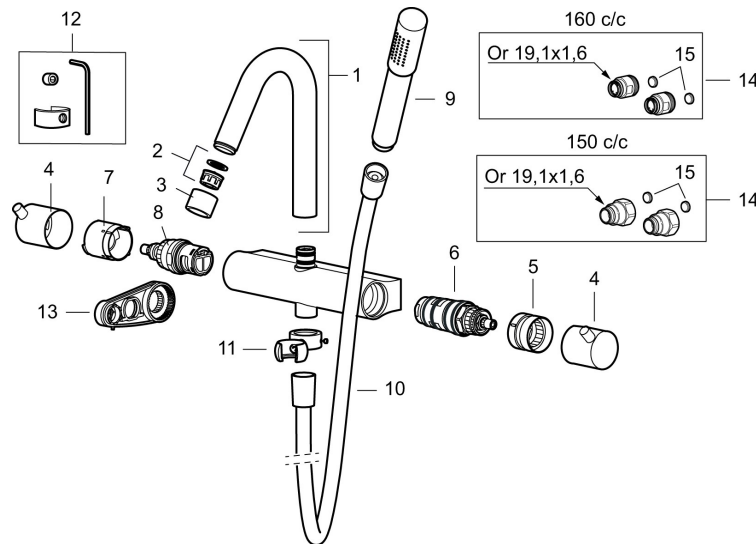

Mora Izzy Shower System:

- Black shower hose in metal, PVC- and BPA-free
- With Easy-Clean anti-limescale system
- Shower bar can be shortened if required
- Eco (energy and water saving hand shower 9 l/min, shower head 12 l/min)

Article number: 705600.66

Sparepartlist

NO.	ART NO.	RSK	DESCRIPTION
1	409617.AE	8440597	Spout, complete, chrome
1	409617.25AE	8440605	Spout, complete, rustic brass
1	409617.66AE	8440606	Spout, complete, raw brass
1	409617.80AE	8440607	Spout, complete, chrome/grooved
2	139783.AE	8281546	Aerator inlet, 20–24 l/min at 300 kPa
3	409618.AE	8281549	Housing M22 int., chrome
3	409618.25AE	8281551	Housing M22 int., rustic brass
3	409618.66AE	8281552	Housing M22 int., raw brass
3	409618.80AE	8281553	Housing M22 int., chrome/grooved
4	409619.AE	8443252	On/off- and temperature handle, chrome
4	409619.25AE	8443253	On/off- and temperature handle, rustic brass
4	409619.66AE	8443254	On/off- and temperature handle, raw brass
4	409619.80AE	8443255	On/off- and temperature handle, chrome/grooved
5	209010.AE		Stop ring
6	729219.AE		Thermostatic cartridge
7	209011.AE		Stop ring, reversible

NO.	ART NO.	RSK	DESCRIPTION
8	709011.AE	8387090	Ceramic headwork, reversible
9	139785.AE	8199136	Hand shower, chrome
9	139785.25AE	8275468	Hand shower, rustic brass
9	139785.66AE	8275469	Hand shower, raw brass
10	131170.AE	8251927	Shower hose in metal, 1750 mm, chrome
10	409622.AE	8251992	Shower hose in metal, 1750 mm, black
11	409623.AE	8221828	Hand shower holder, chrome
11	409623.25AE	8221838	Hand shower holder, rustic brass
11	409623.66AE	8221839	Hand shower holder, raw brass
12	409621.AE	8295449	Limitation segment, basin, for fixed spout
13	S600298	3870203	Service tool
14	409360.AA	8187781	Inlet connector 150 c/c (left-handed thread), retail packed
14	409361.AE	8228492	Inlet connector 160 c/c
15	209604.AE		Filters, 2 pcs