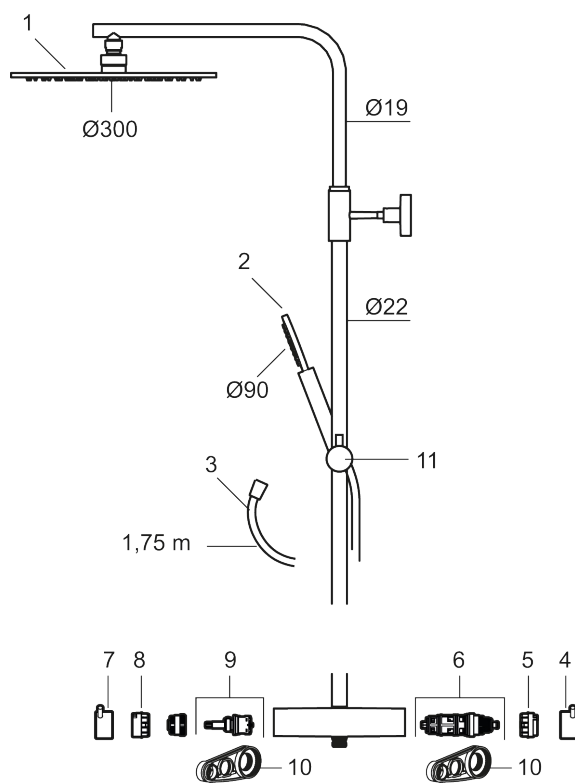

MORA INXX II Shower System:

- Shower hose in metal, PVC- and BPA-free
- With Easy-Clean anti-limescale system
- Adjustable height
- Hand shower 7,5 l/min, shower head 11 l/min

PRODUCT DESCRIPTION

MORA INXX II shower system kit

Article number: 271900.12

Sparepartlist

NO.	ART NO.	RSK	DESCRIPTION
1	130348	8237489	Shower head 300 mm, chrome
1	130348.12	8237490	Shower head 300 mm, matte black
1	130348.22	8237491	Shower head 300 mm, matte white