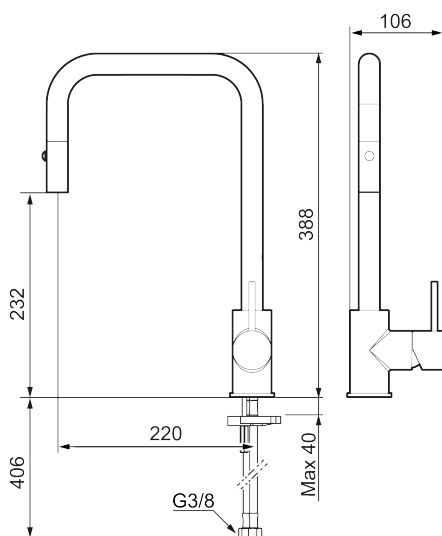

MORA INXX II pullout kitchen mixer

Combining a durable chromed finish and a soft design language, the INXX II pullout faucet brings a sense of luxury and elegance to the kitchen.

The mixer has a pullout hand spray, with the option to switch between a regular water stream and a shower. The stream returns to normal when the water is turned off.

Unique characteristics

Backflow protection unit type 

Article number: 272031.CA **Flow 3 bar:** 5.9 l/m
Description: Chrome

- Pull out telescopic nozzle with two spray patterns (normal and rinse)
- Adjustable flow control and temperature limiter
- Soft PEX[®] hoses with 3/8" connecting nut (stainless steel braided)
- Swivel spout 130°, adaptable for different sinks
- Approved non-return valves, EN-Standard EN1717
- Hole diameter Ø34-37 mm