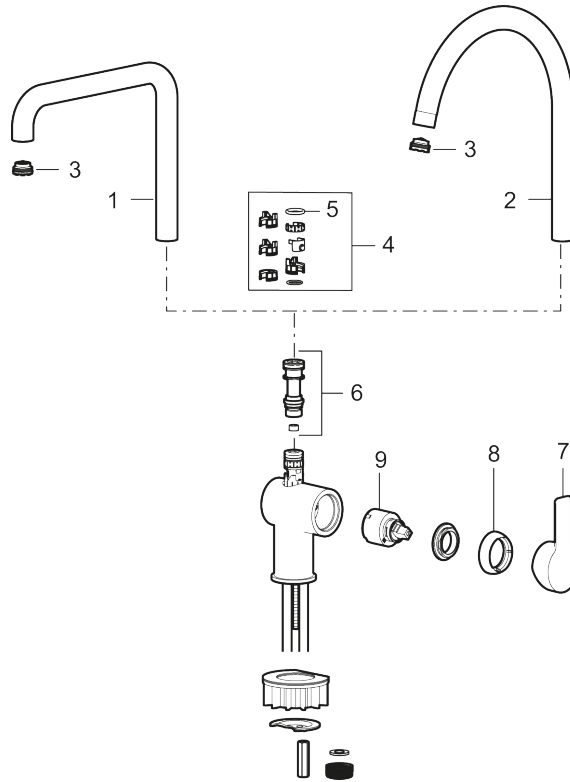

Article number: 344051.12LD4 **Flow 3 bar:** 4.8 l/m

Description: Matte black, LEED/BREEAM compliant

- Adjustable flow control and temperature limiter
- Swivel spout, limitation part for 60°, 85°, 110° or 360° included
- Soft PEX® hoses with 3/8" connecting nut (stainless steel braided)
- Lead Free material
- Hole diameter Ø34-37 mm

Unique characteristics

Backflow protection unit type 

PRODUCT DESCRIPTION

LYNX sharp kitchen mixer

The bold angles of this kitchen mixer bring depth and presence to your interior. Available in matte black or crisp chrome, it's a mixer that's as functional as it is attractive.

Article number:

344051.12LD4

Sparepartlist

NO.	ART NO.	RSK	DESCRIPTION
1	409713.AE	8441034	Swivel spout, chrome
1	409713.12AE	8441035	Swivel spout, matte black
2	409712.AE	8441027	Swivel spout, chrome
2	409712.12AE	8441028	Swivel spout, matte black
3	S600230		Aerator M21,5 ext., Z
4	209565.AE		Limitation segment
5	708843.AE	8295357	O-ring (15,54 x 2,62), 2 pcs
6	S600231		Spout nipple, complete
7	S600243	8387197	
7	S600243.12	8387198	
8	S600240	8397022	
8	S600240.12	8397023	

NO.	ART NO.	RSK	DESCRIPTION
9	708301.AE	8345093	Ceramic cartridge