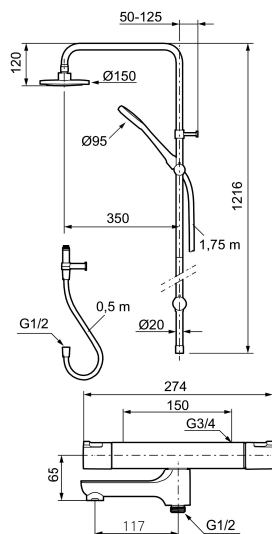

Unique characteristics

MORA CERA bath & shower system kit

Article number: 241905

Description: Chrome

Consist of:

Mora Cera thermostatic mixer art.no. 240100.DB

- Swivel spout with built-in diverter
- Temperature handle with safety stop at 38°C and 42°C
- With Eco-function
- Approved non-return valves, EN-Standard EN1717
- Extra user-friendly grips, approved by the Rheumatism Association in Sweden

Mora Cera Shower System S5 art.no. 130005

- Diverter with ceramic cartridge
- Shower hose in metal, PVC- and BPA-free
- With Easy-Clean anti-limescale system
- Shower bar can be shortened if required
- Diverter can be mounted with lever pointing in chosen direction
- Air mixture provides comfort flow at 6 l/min, max flow 10 l/min

Mora Shower bar bracket with hose art.no. 130367