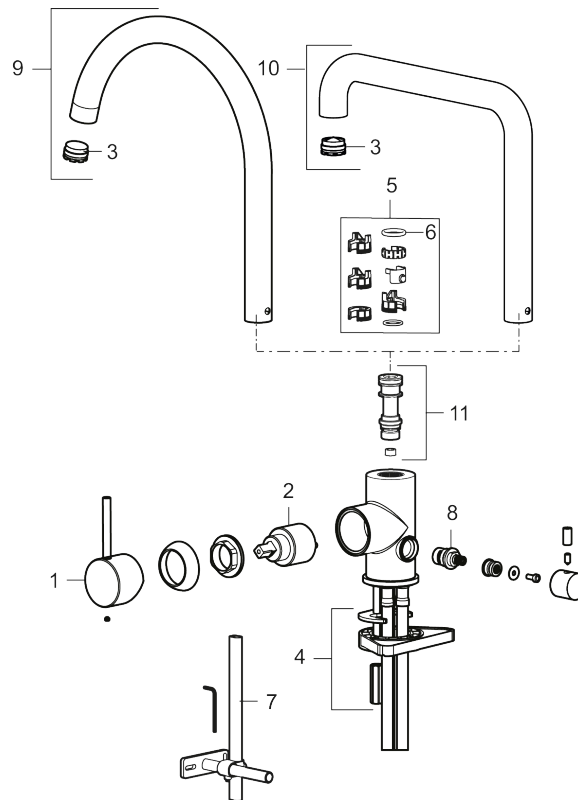

**Article number:**  
272151.22CA

### Sparepartlist

NO.	ART NO.	RSK	DESCRIPTION
1	409700.AE	8394069	Lever, complete, chrome
1	409700.12AE	8394070	Lever, complete, matte black
1	409700.22AE	8394071	Lever, complete, matte white
1	409700.44AE	8394072	Lever, complete, matte grey
1	409700.60AE	8394073	Lever, complete, polished brass PVD

NO.	ART NO.	RSK	DESCRIPTION
1	409700.62AE	8394074	Lever, complete, brushed brass PVD
1	409700.76AE	8394075	Lever, complete, brushed nickel
2	409702.AE	8437059	Ceramic cartridge
3	S600230		Aerator M21,5 ext., Z
4	S600055		Fastening details
5	209565.AE		Limitation segment
6	708843.AE	8295357	O-ring (15,54 x 2,62), 2 pcs
7	409340.AE	8531598	Stabilization kit
8	409707.AE	8394082	Ceramic cartridge for dish washer connection
9	409712.AE	8441027	Swivel spout, chrome
9	409712.12AE	8441028	Swivel spout, matte black
9	409712.22AE	8441029	Swivel spout, matte white
9	409712.44AE	8441030	Swivel spout, matte grey
9	409712.60AE	8441031	Swivel spout, polished brass PVD
9	409712.62AE	8441032	Swivel spout, brushed brass PVD
9	409712.76AE	8441033	Swivel spout, Brushed nickel
10	409713.AE	8441034	Swivel spout, chrome
10	409713.12AE	8441035	Swivel spout, matte black
10	409713.22AE	8441036	Swivel spout, matte white
10	409713.44AE	8441037	Swivel spout, matte grey
10	409713.60AE	8441038	Swivel spout, polished brass PVD
10	409713.62AE	8441039	Swivel spout, brushed brass PVD
10	409713.76AE	8441040	Swivel spout, Brushed nickel
11	S600231		Spout nipple, complete