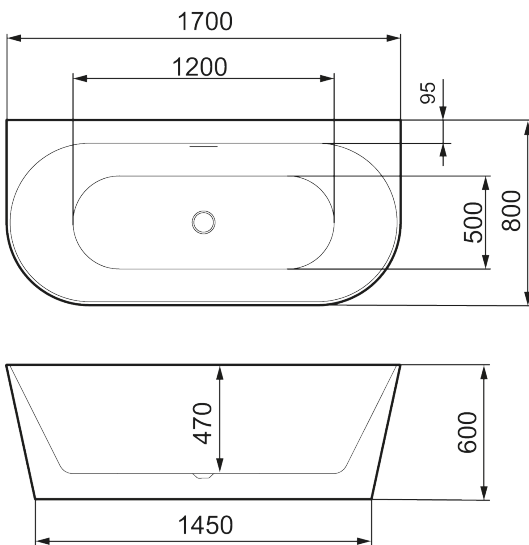

## MORA MARE X

An organic, D-shaped bath designed to fit completely flush to a wall or partition, with a symmetrical shape that allows bathing at either end.

A generous bath blending freestanding styling and the seamless look of a fitted design.

### In any color you want

Article number: 951110

Description: White, L1700 x W800 x H600

- Freestanding bathtub in acrylic, designed to rest against the wall
- Double-sided model - relaxing soak at either end of the tub
- Pre-installed white bottom valve
- Discrete integrated overflow
- Slimline
- Volume: 260 l
- Weight: 57 kg