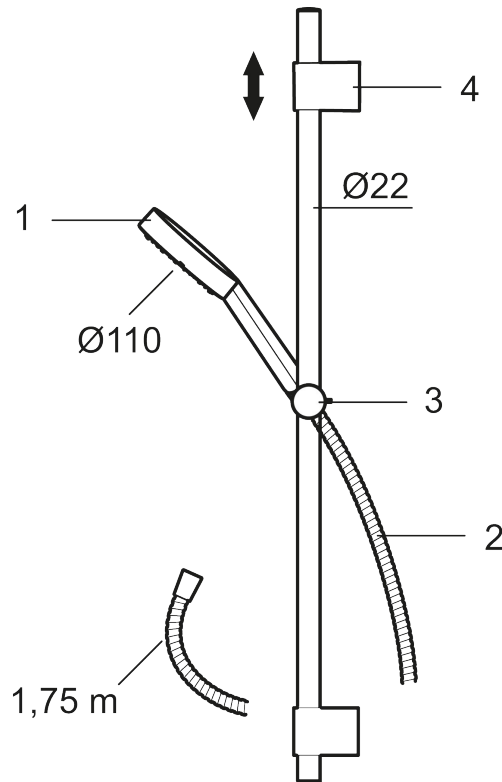

## MMIX II shower set Vaska

The MMIX II features an updated design for its hand shower unit with carefully considered details. In this version, the shower set is clamped to the inlet tubes, which saves drilling in the wall and disturbing the moisture barrier. It's a high-quality piece without compromise.

**Article number:** 331400 **Flow 3 bar:** 6.9 l/m

**Description:** Chrome

- Model "Vaska"
- Shower bar with bracket for mounting on 40 c/c pipes
- Shower hose in metal, PVC- and BPA-free
- With Easy-Clean anti-limescale system
- Lead Free material

PRODUCT DESCRIPTION

MMIX II shower set Vaska

The MMIX II features an updated design for its hand shower unit with carefully considered details. In this version, the shower set is clamped to the inlet tubes, which saves drilling in the wall and disturbing the moisture barrier. It's a high-quality piece without compromise.

Article number: 331400

Sparepartlist

NO.	ART NO.	RSK	DESCRIPTION
1	S600195	8233058	Hand shower
2	S600109	8252036	Shower hose, chrome
3	S600246	8239619	Slider, chrome
4	S600266	8239702	Wall bracket, chrome, 2 pcs