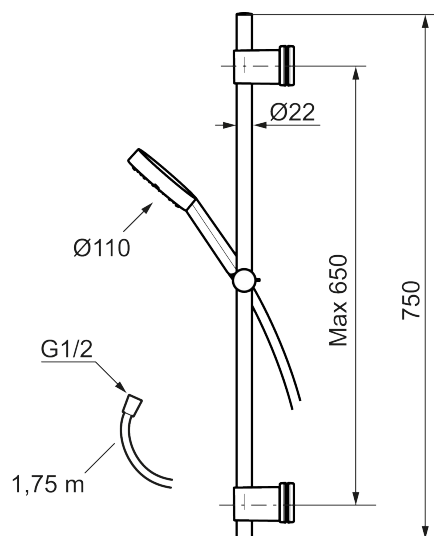

## MMIX II shower set Vaska

The MMIX II features an updated design for its hand shower unit with carefully considered details. In this version, the shower set is clamped to the inlet tubes, which saves drilling in the wall and disturbing the moisture barrier. It's a high-quality piece without compromise.

**Article number:** 331400 **Flow 3 bar:** 6.9 l/m

**Description:** Chrome

- Model "Vaska"
- Shower bar with bracket for mounting on 40 c/c pipes
- Shower hose in metal, PVC- and BPA-free
- With Easy-Clean anti-limescale system
- Lead Free material

PRODUCT DESCRIPTION

MMIX II shower set Vaska

The MMIX II features an updated design for its hand shower unit with carefully considered details. In this version, the shower set is clamped to the inlet tubes, which saves drilling in the wall and disturbing the moisture barrier. It's a high-quality piece without compromise.

Article number: 331400

Sparepartlist

NO.	ART NO.	RSK	DESCRIPTION
1	S600195	8233058	Hand shower
2	S600109	8252036	Shower hose, chrome
3	S600246	8239619	Slider, chrome
4	S600266	8239702	Wall bracket, chrome, 2 pcs