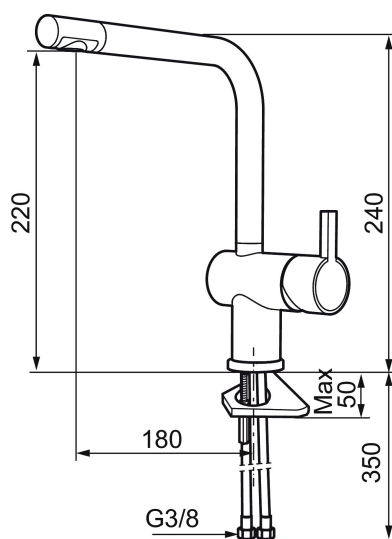

Article number: 707110.0065 Flow 3 bar: 8.1 l/m

Description: Chrome/gold

Unique characteristics

Backflow protection unit type 

- ESS (energy saving system)
- Ceramic cartridge
- Adjustable flow control and temperature limiter
- Eco (energy and water saving constant flow aerator, 7,6 l/min at 200–600 kPa)
- Soft PEX[®] hoses with 3/8" connecting nut (stainless steel braided)
- Swivel spout, limitation part for 60°, 120° or 360° included
- Hole diameter Ø32-35 mm