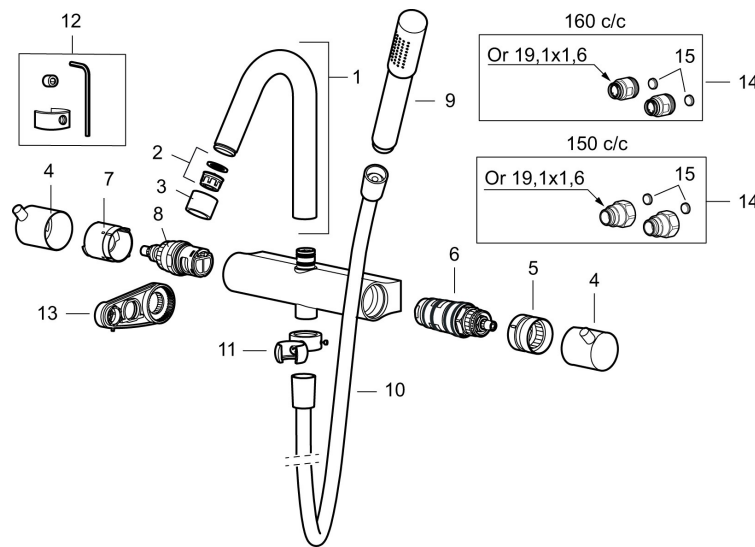

Description: Chrome, 150 c/c

- With hand shower, holder and hose in metal, PVC- and BPA-free
- Compensates for temperature and pressure fluctuations
- With reversible headwork
- Temperature handle with safety stop at 38°C
- With Eco-function
- Fixed spout
- Approved non-return valves, EN-Standard EN1717

# MORA IZZY bath mixer

Mora Izzy exudes harmony and elegance. The elegantly curved spout gives Mora Izzy its characteristic look. Izzy Regular has a chrome-plated surface that suits all interiors.

Article number: 705100

NO.	ART NO.	RSK	DESCRIPTION
8	709011.AE	8387090	Ceramic headwork, reversible
9	139785.AE	8199136	Hand shower, chrome
9	139785.25AE	8275468	Hand shower, rustic brass
9	139785.66AE	8275469	Hand shower, raw brass
10	131170.AE	8251927	Shower hose in metal, 1750 mm, chrome
10	409622.AE	8251992	Shower hose in metal, 1750 mm, black
11	409623.AE	8221828	Hand shower holder, chrome
11	409623.25AE	8221838	Hand shower holder, rustic brass
11	409623.66AE	8221839	Hand shower holder, raw brass
12	409621.AE	8295449	Limitation segment, basin, for fixed spout
13	891096.AE	8345921	Service tool
14	409360.AA	8187781	Inlet connector 150 c/c (left-handed thread), retail packed
14	409361.AE	8228492	Inlet connector 160 c/c
15	209604.AE		Filters, 2 pcs