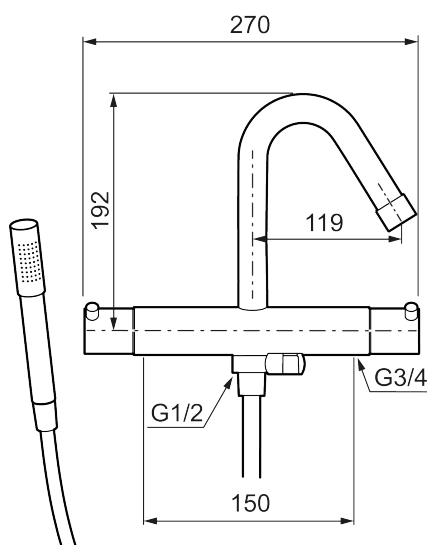

Unique characteristics

Backflow protection unit type