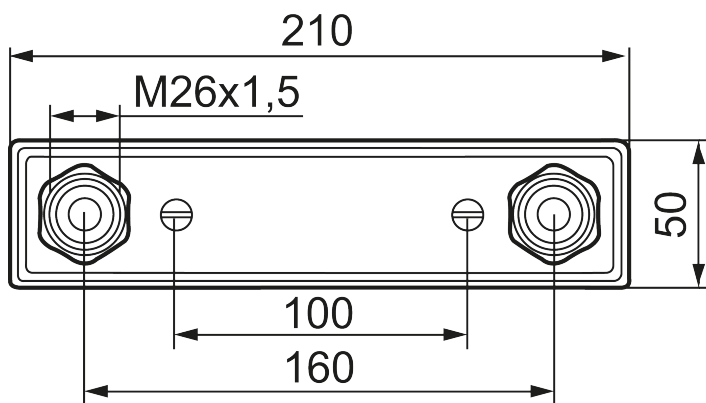

Wall Plate 160 c/c, for PE-X-, PE-RT-, PB- and multilayer-pipes

We have a wide selection of wall plate in a choice of six colours, with screws that match the colour of the plate. Brackets are available for the models P-EX 15 and P-EX 16 and in 150 and 160 c/c.

Article number: 650280.12

Description: Matte black, D: Ø15

Unique characteristics

- For concealed fitting
- With screws and wall seal
- Connection remains on the surface of the wall

Connections has product certification issued by a product certification body in Sweden, RISE Certification, for:

- PE-X enligt EN ISO 15875: 15x2.5, 16x2.0 & 16x2.2
- PE-RT enligt EN ISO 22391: 15x2.5 & 16x2.2
- PB enligt EN ISO 15876: 16x2.0

Multilayer pipe by manufacture:

- Uponor UNI PIPE PE-RT/AL/PE-RT 16*2
- Thermotech MultiSystem AluComposite PE-RT Type2/AL/PE-RT Typ2 16*2
- Roth Systemrohr Alu-Laserplus 16*2 mm PE-RT TypII/Al/PE-RT TypII
- LK PAL Universal Pipe A16 16*2,0
- TECElogo dimension 16 – multilayer pipe – PE-RT/Al/PE-RT 16*2,0 mm
- TECElogo dimension 16 – multilayer pipe – PE-Xc/Al/PE-RT 16*2,0 mm
- FRÄNKISCHE turatec multi 16*2 PE-RT III/Al/PE-RT II
- HENCO RIXc PE-Xc/Al/PE-Xc 16*2