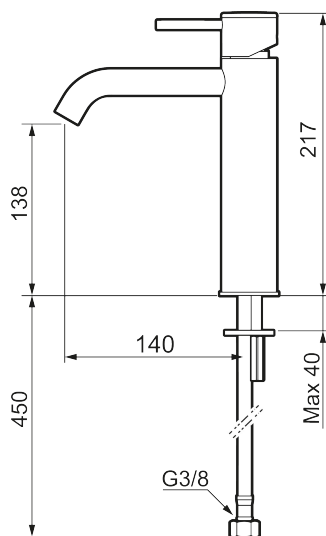

MORA INXX II soft, medium basin mixer

INXX II basin mixers are available in three different heights, including medium which is suitable for larger basins. With its durable matt grey finish and essential design, the INXX II soft enhances the feeling of comfort, quality and elegance in your bathroom. The mixer has been tested and approved according to current building regulations and is energy-efficient, which means it reduces water and energy use without compromising on comfort. A push down-waste in a matching colour is available as an accessory.

Article number: 273011.44CA Flow 3 bar: 4.5 l/m

Description: Matte grey

Unique characteristics

Backflow protection unit type **AA**

- Keramisk tätning
- Omställbar flödesbegränsning och temperaturspär
- Flexibla anslutningsrör i metallomspunnen Soft PEX®
- Hålmått Ø34-37 mm

Article number: 273011.44CA

Sparepartlist

NO.	ART NO.	RSK	DESCRIPTION
1	409701.AE	8394076	Lever, complete, chrome
1	409701.12AE	8394077	Lever, complete, matte black
1	409701.22AE	8394078	Lever, complete, matte white
1	409701.44AE	8394079	Lever, complete, matte grey

NO.	ART NO.	RSK	DESCRIPTION
1	409701.60AE	8394080	Lever, complete, polished brass PVD
1	409701.62AE	8394081	Lever, complete, brushed brass PVD
2	409703.AE	8437060	Ceramic cartridge
3	409706.AE	8281571	Aerator M16,5 ext., 5 l/min at 200–600 kPa
4	209518.AE	8346911	Fastening details
5	409708.AE	8394122	Care-handle, chrome
5	409708.12AE	8394123	Care-handle, matte black
5	409708.22AE	8394124	Care-handle, matte white
5	409708.44AE	8394125	Care-handle, matte grey
5	409708.60AE	8394126	Care-handle, polished brass PVD
5	409708.62AE	8394127	Care-handle, brushed brass PVD