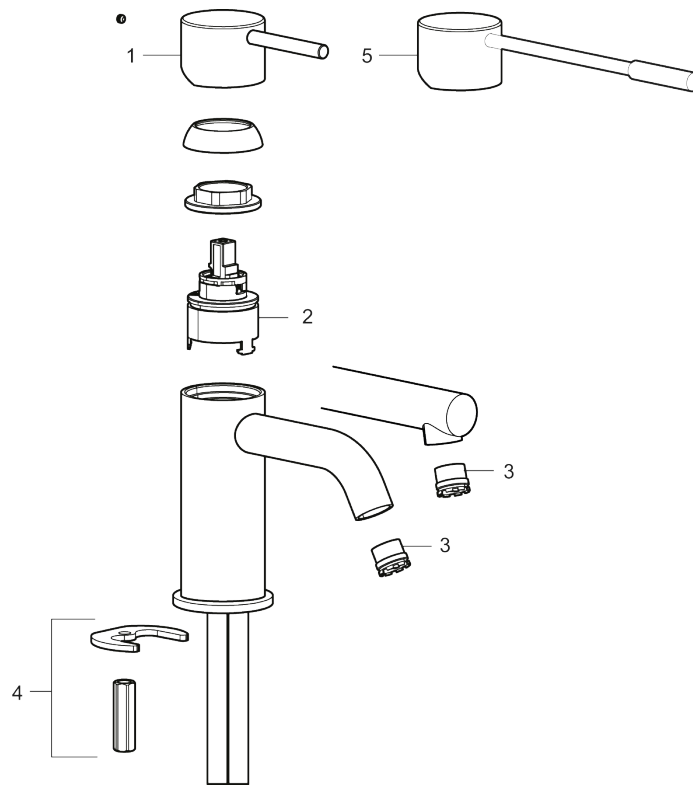

Article number: 273011.44CA Flow 3 bar: 4.5 l/m

Description: Matte grey

Unique characteristics

Backflow protection unit type **AA**

- Keramisk tätning
- Omställbar flödesbegränsning och temperaturspär
- Flexibla anslutningsrör i metallomspunnen Soft PEX®
- Hålmått Ø34-37 mm

PRODUCT DESCRIPTION

MORA INXX II soft, medium basin mixer

INXX II basin mixers are available in three different heights, including medium which is suitable for larger basins. With its durable matt grey finish and essential design, the INXX II soft enhances the feeling of comfort, quality and elegance in your bathroom. The mixer has been tested and approved according to current building regulations and is energy-efficient, which means it reduces water and energy use without compromising on comfort. A push down-waste in a matching colour is available as an accessory.

Article number: 273011.44CA

Sparepartlist

NO.	ART NO.	RSK	DESCRIPTION
1	409701.AE	8394076	Lever, complete, chrome
1	409701.12AE	8394077	Lever, complete, matte black
1	409701.22AE	8394078	Lever, complete, matte white
1	409701.44AE	8394079	Lever, complete, matte grey

NO.	ART NO.	RSK	DESCRIPTION
1	409701.60AE	8394080	Lever, complete, polished brass PVD
1	409701.62AE	8394081	Lever, complete, brushed brass PVD
2	409703.AE	8437060	Ceramic cartridge
3	409706.AE	8281571	Aerator M16,5 ext., 5 l/min at 200–600 kPa
4	209518.AE	8346911	Fastening details
5	409708.AE	8394122	Care-handle, chrome
5	409708.12AE	8394123	Care-handle, matte black
5	409708.22AE	8394124	Care-handle, matte white
5	409708.44AE	8394125	Care-handle, matte grey
5	409708.60AE	8394126	Care-handle, polished brass PVD
5	409708.62AE	8394127	Care-handle, brushed brass PVD