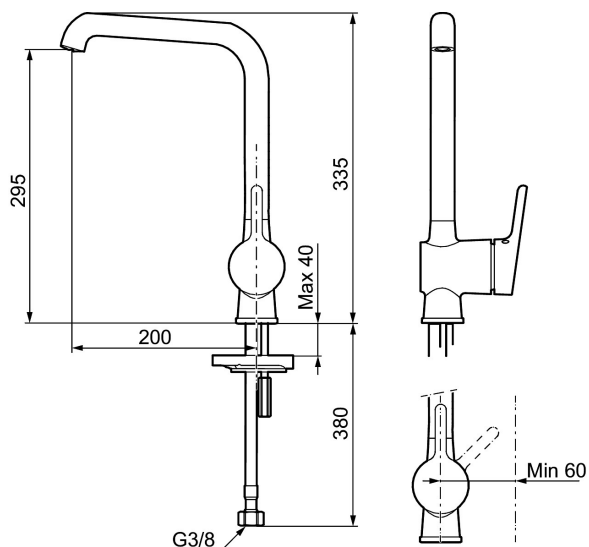

MORA ONE kitchen mixer

Mora One is an elegant and strict series of mixers expressing usability, beauty and durability. Mora One is inspired by the 90-year old history of Mora Armatur, but is designed for a modern home. An inspiration to Thomas Sandell, architect and designer, when developing the Mora One was the classical outdoor water pump. Mora One has the same conical body and sharp transitions to the flat surfaces as an old water pump. Mora One has an advanced and reliable technique. The mixers are contributing to a more sustainable environment by saving as much water and energy as possible without compromising on comfort.

Article number: 262051 Flow 3 bar: 11.7 l/m

Description: Chrome

Unique characteristics

Backflow protection unit type

- Ceramic cartridge with soft closing function
- Adjustable flow control and temperature limiter
- Soft PEX[®] hoses with 3/8" connecting nut (stainless steel braided)
- Swivel spout, limitation part for 60°, 85°, 110° or 360° included
- Hole diameter Ø34-37 mm