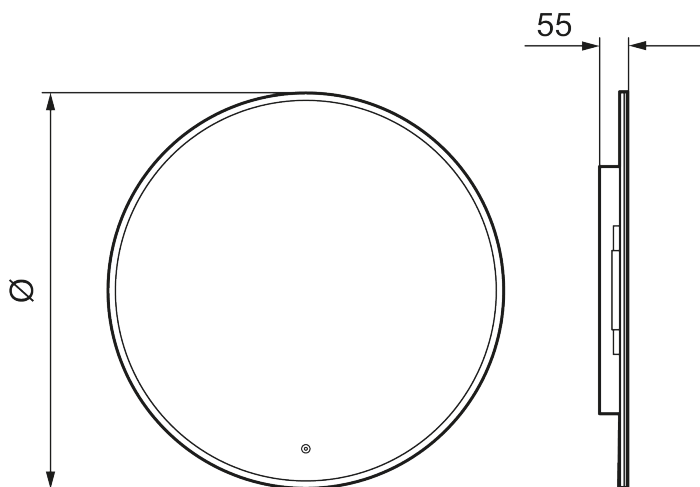

Bluetooth

Unique characteristics

MORA CARA II

Cara shares a similar design to our Solo I, with a touch-controlled LED frame behind white acrylic which surrounds the mirror. Cara's lighting can be adjusted in brightness and tone to enhance the atmosphere of your space. Its function can be further enhanced with the addition of built-in Bluetooth speakers for the ultimate in mood spaces.

About the collection

Minimal design, with concealed LED framing and optional Bluetooth speaker system in a package that gives atmospheric a new meaning.

Article number: 953130

Description: Ø800 mm

- Frame with integrated lighting
- Energy efficient LED lighting
- Copper-free glass with safety film
- Steam free with heated demister pad
- Touch operated on/off
- Adjustable light temperature: 2 700–6 400 K
- IP 44 certified, third party CE certified
- Bluetooth connected speakers
- Mounting distance from wall: 55 mm