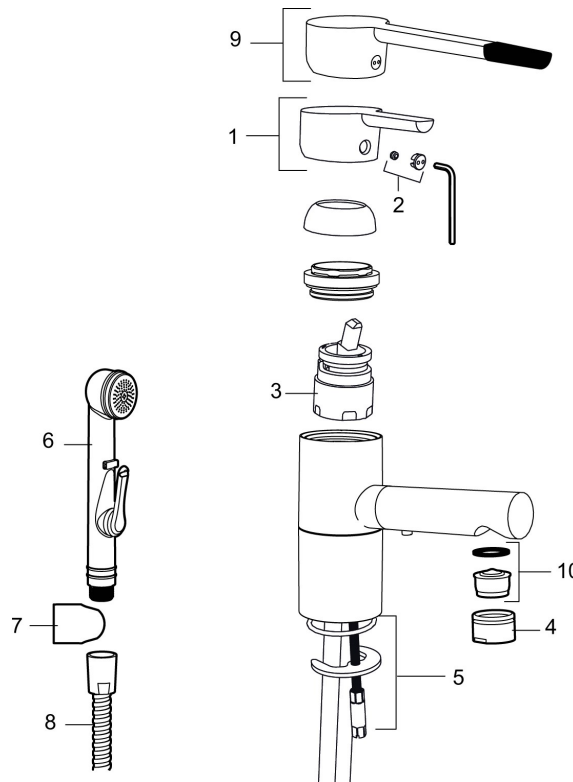

Article number: 733080 Flow 3 bar: 7.9 l/m

Description: Chrome

Unique characteristics

- ESS (energy saving system)
- Ceramic cartridge with soft closing function
- Adjustable flow control and temperature limiter
- Soft PEX® hoses with 3/8" connecting nut (stainless steel braided)
- Swivel spout 110°
- Approved by the Rheumatism Association in Sweden
- Lead Free material
- Hole diameter Ø33,5-37 mm

Backflow protection unit type

PRODUCT DESCRIPTION

MORA MMIX B6 basin mixer

Mora MMIX combines elegance and ergonomic design with energy-efficiency. Soft geometric curves and a timeless style characterise the entire Mora MMIX range. The mixers were developed according to our unique EcoSafe™ concept focusing on low energy consumption and long-term environmental care.

Article number: 733080

Sparepartlist

NO.	ART NO.	RSK	DESCRIPTION
1	409389.AE	8344867	Lever, complete
2	409392.AE	8344866	Colour marking and mounting screw for lever
3	S600273	8387230	Ceramic cartridge with service tool, cold start (green ring)
3	409405.AE	8345205	Ceramic cartridge, Turbo, incl service tool
4	131415.AE	8281512	Housing M24 utv., 15 mm, chrome
5	409407.AE		Fastening details
6	S600206	8233049	Self-closing hand shower, chrome
7	130732.AE	8184186	Wall bracket
8	S600207	8236647	Shower hose, L=1,5 m, chrome
9	409390.AE	8344874	Care lever, complete, chrome
10	S600319	8280069	Aerator insert, 7–9 l/min at 300 kPa