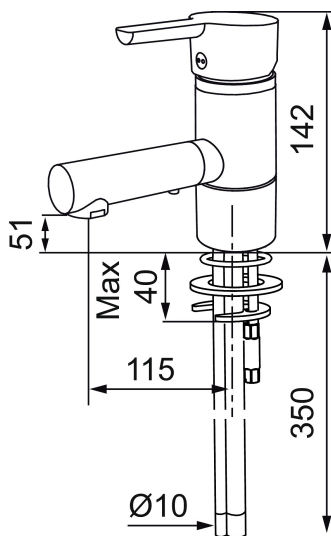

Article number: 733080 Flow 3 bar: 7.9 l/m

Description: Chrome

Unique characteristics

- ESS (energy saving system)
- Ceramic cartridge with soft closing function
- Adjustable flow control and temperature limiter
- Soft PEX® hoses with 3/8" connecting nut (stainless steel braided)
- Swivel spout 110°
- Approved by the Rheumatism Association in Sweden
- Lead Free material
- Hole diameter Ø33,5-37 mm

Backflow protection unit type

PRODUCT DESCRIPTION

MORA MMIX B6 basin mixer

Mora MMIX combines elegance and ergonomic design with energy-efficiency. Soft geometric curves and a timeless style characterise the entire Mora MMIX range. The mixers were developed according to our unique EcoSafe™ concept focusing on low energy consumption and long-term environmental care.

Article number: 733080

Sparepartlist

NO.	ART NO.	RSK	DESCRIPTION
1	409389.AE	8344867	Lever, complete
2	409392.AE	8344866	Colour marking and mounting screw for lever
3	S600273	8387230	Ceramic cartridge with service tool, cold start (green ring)
3	409405.AE	8345205	Ceramic cartridge, Turbo, incl service tool
4	131415.AE	8281512	Housing M24 utv., 15 mm, chrome
5	409407.AE		Fastening details
6	S600206	8233049	Self-closing hand shower, chrome
7	130732.AE	8184186	Wall bracket
8	S600207	8236647	Shower hose, L=1,5 m, chrome
9	409390.AE	8344874	Care lever, complete, chrome
10	S600319	8280069	Aerator insert, 7–9 l/min at 300 kPa