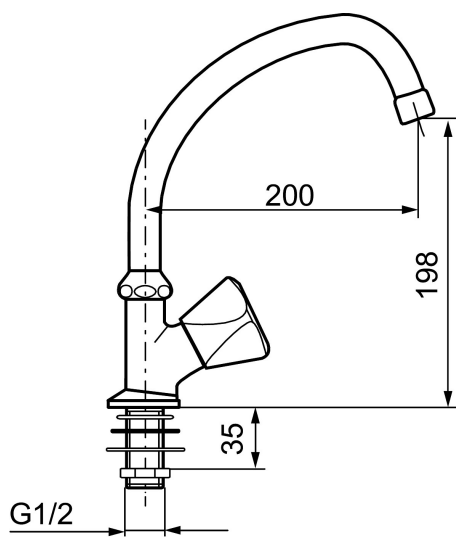

Unique characteristics

Tap

Article number: 700958

Description: Chrome

- Swivel spout
- Handle with blue and red marking
- Hole diameter $\text{\O}21\text{-}30$ mm