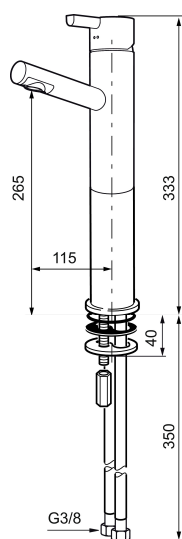

MORA REXX B5 basin mixer

With their simple, minimalist design, Mora REXX mixers are the essence of Scandinavian design and functionality. Their innovation lies in their precision. When tradition and craftsmanship meet state-of-the-art manufacturing methods and inspiring design, the result is Mora REXX. The version shown here is a beautiful basin mixer with built-in intelligent functionality.

Article number: 707161.11 Flow 3 bar: 4.6 l/m

Description: Black PVD

Unique characteristics

Backflow protection unit type

- ESS (energy saving system)
- Ceramic cartridge
- Adjustable flow control and temperature limiter
- Eco (energy and water saving constant flow aerator, 5 l/min at 200–600 kPa)
- Soft PEX[®] hoses with 3/8" connecting nut (stainless steel braided)
- Hole diameter Ø32-37 mm (Ø32-35 mm recommended)