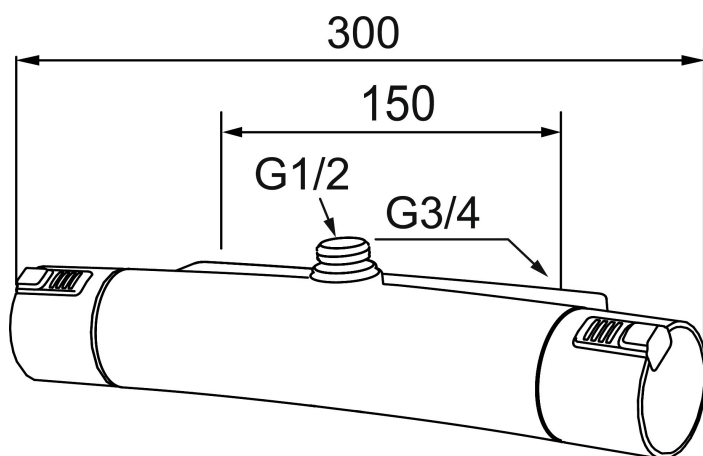

MORA MMIX T5 shower mixer

Mora MMIX combines elegance and ergonomic design with energy-efficiency. Soft geometric curves and a timeless style characterise the entire Mora MMIX range. The mixers were developed according to our unique EcoSafe™ concept focusing on low energy consumption and long-term environmental care.

Article number: 731150.0011

Description: Chrome/black, 150 c/c

Uniqe characteristics

Backflow protection unit type 

- With shower connection up for Shower Systems
- Pressure balanced thermostatic mixer
- Temperature handle with safety stop at 38°C
- With Eco-function
- Lead Free material
- Approved non-return valves, EN-Standard EN1717