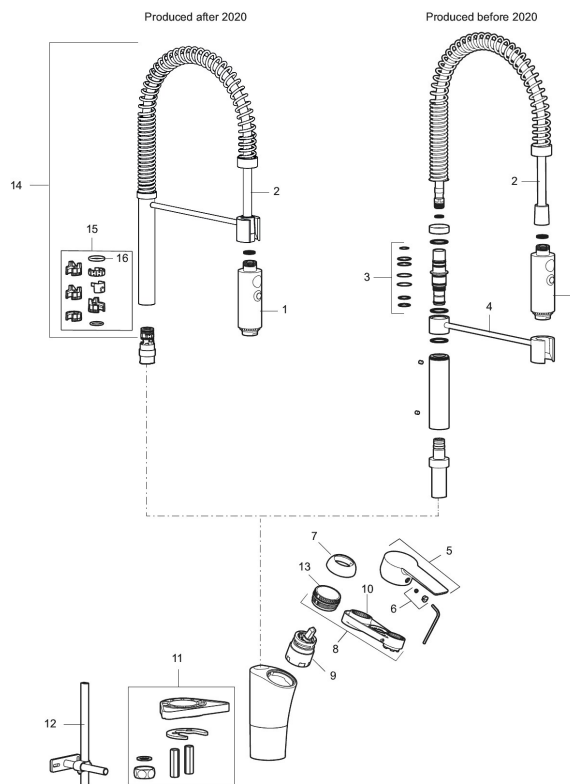

Article number: 242301 Flow 3 bar: 10.3 l/m

Description: Chrome

Unique characteristics

Backflow protection unit type

- ESS (energy saving system)
- Ceramic cartridge with soft closing function
- Adjustable flow control and temperature limiter
- Hose, limitation part for 60°, 85°, 110° or 360° included
- Nozzle with concentrated jet and hand shower
- Soft PEX[®] hoses with 3/8" connecting nut (stainless steel braided)
- Approved non-return valves, EN-Standard EN1717
- Hole diameter Ø34-37 mm

Article number: 242301

Sparepartlist

NO.	ART NO.	RSK	DESCRIPTION
1	409331.AE		Nozzle
2	409330.AE		Hose, Mora Izzy Mini-Profi
3	409336.AE		Gasket kit, Mora Izzy Mini-Profi
4	409335.AE		Arm and screw, Mora Izzy Mini-Profi
5	409600.AE	8345186	Lever, complete
6	409392.AE	8344866	Colour marking and mounting screw for lever
7	409391.AE	8344865	Cover nut
8	S600273	8387230	Ceramic cartridge with service tool, cold start (green ring)
9	S600273	8387230	Ceramic cartridge with service tool, cold start (green ring)
10	891096.AE	8345921	Service tool

NO.	ART NO.	RSK	DESCRIPTION
11	409388.AE	8346914	Fastening details, kitchen
12	409430.AE	8541683	Diverter
13	439060.AE	8295361	Lock nut
14	S600056		Spout, complete
15	209565.AE		Limitation segment
16	708843.AE	8295357	O-ring (15,54 x 2,62), 2 pcs