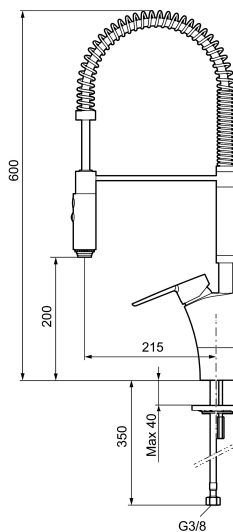

Article number: 242301 Flow 3 bar: 10.3 l/m

Description: Chrome

Unique characteristics

Backflow protection unit type

- ESS (energy saving system)
- Ceramic cartridge with soft closing function
- Adjustable flow control and temperature limiter
- Hose, limitation part for 60°, 85°, 110° or 360° included
- Nozzle with concentrated jet and hand shower
- Soft PEX[®] hoses with 3/8" connecting nut (stainless steel braided)
- Approved non-return valves, EN-Standard EN1717
- Hole diameter Ø34-37 mm

Article number: 242301

Sparepartlist

NO.	ART NO.	RSK	DESCRIPTION
1	409331.AE		Nozzle
2	409330.AE		Hose, Mora Izzy Mini-Profi
3	409336.AE		Gasket kit, Mora Izzy Mini-Profi
4	409335.AE		Arm and screw, Mora Izzy Mini-Profi
5	409600.AE	8345186	Lever, complete
6	409392.AE	8344866	Colour marking and mounting screw for lever
7	409391.AE	8344865	Cover nut
8	S600273	8387230	Ceramic cartridge with service tool, cold start (green ring)
9	S600273	8387230	Ceramic cartridge with service tool, cold start (green ring)
10	891096.AE	8345921	Service tool

NO.	ART NO.	RSK	DESCRIPTION
11	409388.AE	8346914	Fastening details, kitchen
12	409430.AE	8541683	Diverter
13	439060.AE	8295361	Lock nut
14	S600056		Spout, complete
15	209565.AE		Limitation segment
16	708843.AE	8295357	O-ring (15,54 x 2,62), 2 pcs