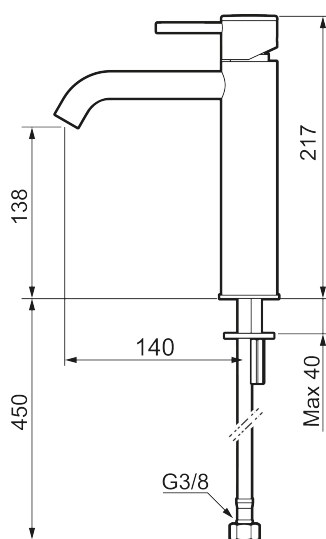

MORA INXX II soft, medium basin mixer

INXX II basin mixers are available in three different heights, including medium which is suitable for larger basins. With its durable chrome finish and essential design, the INXX II soft enhances the feeling of comfort, quality and elegance in your bathroom. The mixer has been tested and approved according to current building regulations and is energy-efficient, which means it reduces water and energy use without compromising on comfort. A push down-waste in a matching colour is available as an accessory.

Article number: 273011.CA Flow 3 bar: 4.5 l/m

Description: Chrome

Unique characteristics

Backflow protection unit type **AA**

- Ceramic cartridge
- Adjustable flow control and temperature limiter
- Soft PEX[®] hoses with 3/8" connecting nut (stainless steel braided)
- Hole diameter Ø34-37 mm