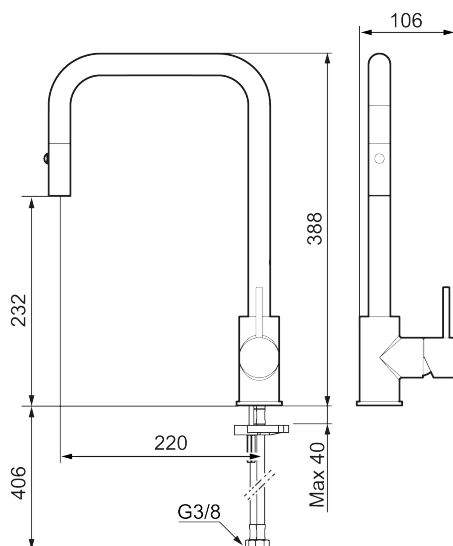

MORA INXX II pullout kitchen mixer

Featuring a durable chromed exterior and a contemporary form, INXX II pullout adds an elegant luxury to a kitchen. The mixer has a pullout hand shower, easily switchable between a regular water stream and a shower – resetting itself to normal when the water is turned off.

Article number: 272041.CA Flow 3 bar: 5.9 l/m

Description: Chrome, with integrated electronic dish washer cut-off

Unique characteristics

Backflow protection unit type

- Pull out telescopic nozzle with two spray patterns (normal and rinse)
- Adjustable flow control and temperature limiter
- Soft PEX[®] hoses with 3/8" connecting nut (stainless steel braided)
- Swivel spout 130°, adaptable for different sinks
- With integrated electronic dish washer cut-off, automatic shut-off after 4 or 12 hours
- Approved non-return valves, EN-Standard EN1717
- Hole diameter Ø34-37 mm