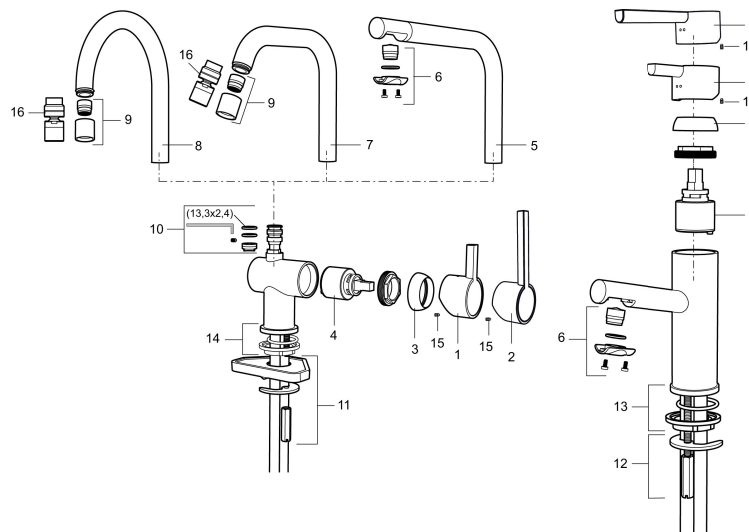

Article number: 707100 Flow 3 bar: 7.6 l/m

Description: Chrome

### Unique characteristics

Backflow protection unit type

- ESS (energy saving system)
- Ceramic cartridge
- Adjustable flow control and temperature limiter
- Eco (energy and water saving constant flow aerator, 7,6 l/min at 200–600 kPa)
- Soft PEX<sup>®</sup> hoses with 3/8" connecting nut (stainless steel braided)
- Swivel spout, limitation part for 60°, 120° or 360° included
- Hole diameter Ø32-35 mm

## Sparepartlist

NO.	ART NO.	RSK	DESCRIPTION
1	209500.AE	8346901	Handle, chrome
1	209500.0011AE	8346917	Handle, chrome/black
2	409337	8346503	Care-handle, chrome
3	209501.AE	8346902	Cover nut, chrome
4	209493.AE	8345204	Ceramic cartridge, ESS
4	708301.AE	8345093	Ceramic cartridge
5	209506.AE	8346907	L-spout, complete, chrome
5	209506.0011AE	8326728	L-spout, complete, chrome/black
6	209502.AE	8346903	Aerator kit, L-spout, 7,6 l/min at 200–600 kPa, chrome
6	209502.0011AE	8346921	Aerator kit, L-spout, 7,6 l/min at 200–600 kPa, chrome/black
7	209508.AE	8346909	J-spout, complete, chrome
8	209507.AE	8346908	C-spout, complete, chrome
9	209503.AE	8346904	Aerator M18 int., 7,6 l/min at 200–600 kPa, chrome
10	209520.AE	8346910	Gasket kit, incl. o-rings, limitation part, screw and wrench
11	708779.AE		Fastening details, kitchen

NO.	ART NO.	RSK	DESCRIPTION
12	209518.AE	8346911	Fastening details
13	209562.AE		Locating ring, basin
14	209563.AE	8295335	Locating ring, kitchen
15	459013		Locking screw
16	409480.AE	8393983	Aerator M18 int., ball joint, 7–9 l/min at 300 kPa