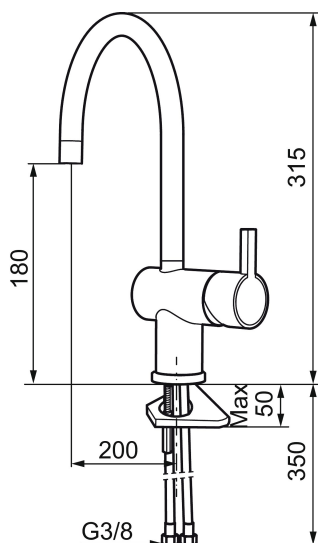

Article number: 707100 Flow 3 bar: 7.6 l/m

Description: Chrome

### Unique characteristics

Backflow protection unit type

- ESS (energy saving system)
- Ceramic cartridge
- Adjustable flow control and temperature limiter
- Eco (energy and water saving constant flow aerator, 7,6 l/min at 200–600 kPa)
- Soft PEX<sup>®</sup> hoses with 3/8" connecting nut (stainless steel braided)
- Swivel spout, limitation part for 60°, 120° or 360° included
- Hole diameter Ø32-35 mm

NO.	ART NO.	RSK	DESCRIPTION
12	209518.AE	8346911	Fastening details
13	209562.AE		Locating ring, basin
14	209563.AE	8295335	Locating ring, kitchen
15	459013		Locking screw
16	409480.AE	8393983	Aerator M18 int., ball joint, 7–9 l/min at 300 kPa