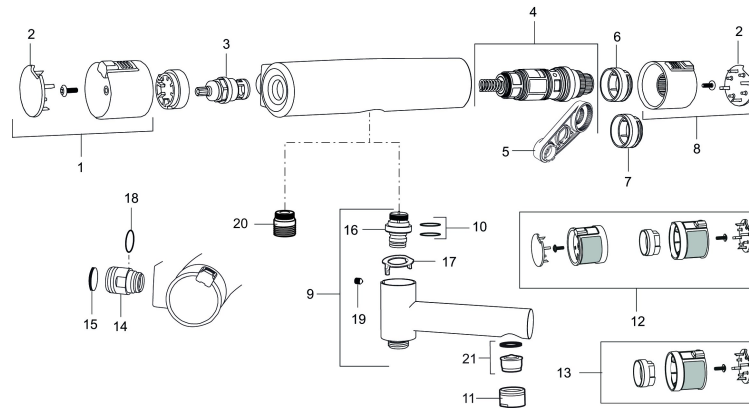

### Unique characteristics

Backflow protection unit type 

- Swivel spout with built-in diverter
- Pressure balanced thermostatic mixer
- Temperature handle with safety stop at 38°C
- With Eco-function
- Lead Free material
- Approved non-return valves, EN-Standard EN1717

## Sparepartlist

NO.	ART NO.	RSK	DESCRIPTION
1	409353.AA	8345088	On/off handle, complete, chrome, retail packed
1	409353.0011AA	8345087	On/off handle, complete, chrome/black, retail packed
2	409358.AA	8345089	End cover, chrome, retail packed
2	409358.0011AA	8345090	End cover, black, retail packed
3	409354.AA	8345137	Ceramic headwork, retail packed
4	409355.AE	8345136	Thermostatic cartridge, complete, with service tool
5	891096.AE	8345921	Service tool
6	409363.AE	8346505	Scalding protection ring, (standard)
7	409364.AE	8346506	Scalding protection ring, (max 42 °C)
8	409352.AA	8345086	Temperature handle, complete, chrome, retail packed
8	409352.0011AA	8345085	Temperature handle, complete, chrome/black, retail packed
9	409356	8344853	Swivel spout, for conversion of shower mixer to bath/shower mixer, chrome
10	209519.AE	8938340	O-ring, for swivel spout
11	131415.AE	8281512	Housing M24 utv., 15 mm, chrome
12	409370.AA	8345139	Rebuild kit, care, black/chrome, retail packed
12	409370.0085AA	8345162	Rebuild kit, care, lime/black, retail packed
12	409370.0095AE	8345210	Rebuild kit, care, red/black

NO.	ART NO.	RSK	DESCRIPTION
13	409440.AE	8345211	Rebuild kit with fixed temp. stop, care, chrome
14	409360.AA	8187781	Inlet connector 150 c/c (left-handed thread), retail packed
14	409361.AE	8228492	Inlet connector 160 c/c
15	409359.AA	8345172	Filter kit for connecting links, retail packed
16	409366.AE		Nipple M18x1 with o-ring for bath mixer
17	129154.AE	8295332	Stop ring
18	129131.AE	8295316	O-ring (18,1 x 1,6), 2 pcs
19	708655.AE	8295447	Locking screw
20	409365.AE	8187026	Nipple M18x1 - G1/2
21	139783.AE	8281546	Aerator inlet, 20–24 l/min at 300 kPa