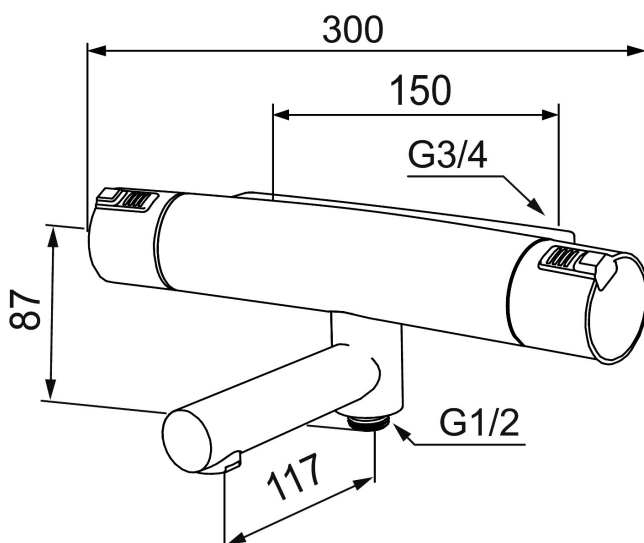

## MORA MMIX T5 bath mixer

Mora MMIX combines elegance and ergonomic design with energy-efficiency. Soft geometric curves and a timeless style characterise the entire Mora MMIX range. The mixers were developed according to our unique EcoSafe™ concept focusing on low energy consumption and long-term environmental care.

Article number: 730100

Description: Chrome, 150 c/c

### Unique characteristics

Backflow protection unit type 

- Swivel spout with built-in diverter
- Pressure balanced thermostatic mixer
- Temperature handle with safety stop at 38°C
- With Eco-function
- Lead Free material
- Approved non-return valves, EN-Standard EN1717