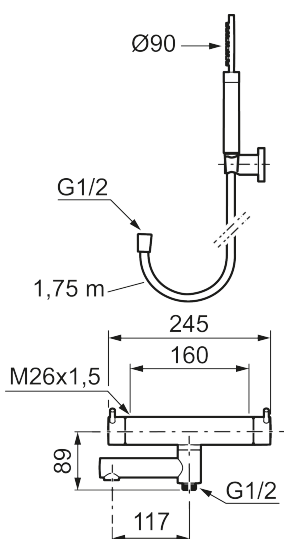

Article number: 270000 Flow 3 bar: 20.0 l/m

Description: Chrome, 160 c/c

Unique characteristics

Backflow protection unit type **EB**

- With hand shower, holder and hose in metal, PVC- and BPA-free
- Swivel spout with built-in diverter
- Pressure balanced thermostatic mixer
- Temperature handle with safety stop at 38°C
- With Eco-function
- Approved non-return valves, EN-Standard EN1717

Article number: 270000

Sparepartlist

NO.	ART NO.	RSK	DESCRIPTION
1	209575	8275496	Hand shower, chrome
1	209575.12	8275497	Hand shower, matte black
1	209575.22	8275498	Hand shower, matte white
1	209575.44	8275499	Hand shower, matte grey
1	209575.60	8275500	Hand shower, polished brass PVD
1	209575.62	8275501	Hand shower, brused brass PVD
2	131170.AE	8251927	Shower hose in metal, 1750 mm, chrome