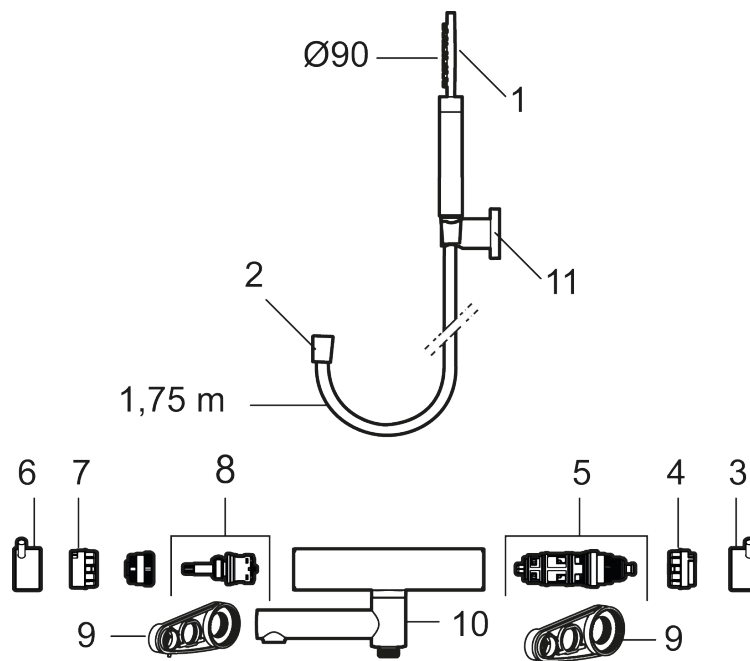

Article number: 270000 Flow 3 bar: 20.0 l/m

Description: Chrome, 160 c/c

Unique characteristics

Backflow protection unit type **EB**

- With hand shower, holder and hose in metal, PVC- and BPA-free
- Swivel spout with built-in diverter
- Pressure balanced thermostatic mixer
- Temperature handle with safety stop at 38°C
- With Eco-function
- Approved non-return valves, EN-Standard EN1717

PRODUCT DESCRIPTION

MORA INXX II bath mixer

With its durable chrome finish and hand shower with a large, round nozzle, makes this mixer looks great and gives a truly relaxing baths. The INXX II collection offers a world-class water experience with constant temperature, high comfort and effective scald protection. The mixer has been tested and approved according to current building regulations and is energy-efficient, which means it reduces water and energy use without compromising on comfort.

Article number: 270000

Sparepartlist

NO.	ART NO.	RSK	DESCRIPTION
1	209575	8275496	Hand shower, chrome
1	209575.12	8275497	Hand shower, matte black
1	209575.22	8275498	Hand shower, matte white
1	209575.44	8275499	Hand shower, matte grey
1	209575.60	8275500	Hand shower, polished brass PVD
1	209575.62	8275501	Hand shower, brused brass PVD
2	131170.AE	8251927	Shower hose in metal, 1750 mm, chrome