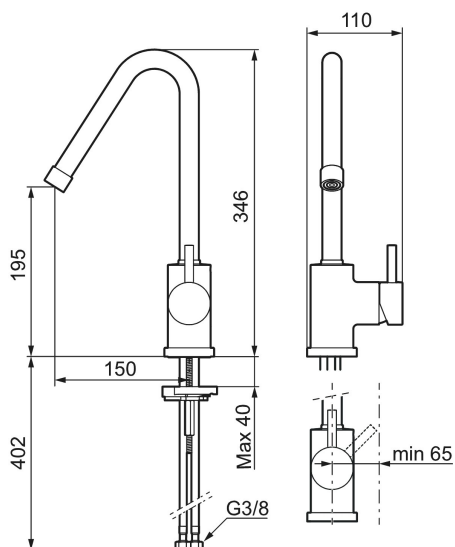

Article number: 702800.00 Flow 3 bar: 11.1 l/m

Description: Chrome

- ESS (energy saving system)
- Adjustable flow control and temperature limiter
- Soft PEX® hoses with 3/8" connecting nut (stainless steel braided)
- Swivel spout, limitation part for 60°, 85°, 110° or 360° included
- Hole diameter Ø29-37 mm

Uniqe characteristics

Backflow protection unit type

PRODUCT DESCRIPTION

MORA IZZY regular kitchen mixer

Mora Izzy exudes harmony and elegance. The elegantly curved spout gives Mora Izzy its characteristic look. Izzy Regular has a chrome-plated surface that suits all interiors.

Article number: 702800.00

Sparepartlist

NO.	ART NO.	RSK	DESCRIPTION
1	409616.AE	8440596	Spout, complete, basin, chrome
1	409616.25AE	8440602	Spout, complete, basin, rustic brass
1	409616.66AE	8440603	Spout, complete, basin, raw brass
1	409616.80AE	8440604	Spout, complete, basin, chrome/grooved
2	409615.AE	8440595	Spout, complete, kitchen, chrome
2	409615.25AE	8440599	Spout, complete, kitchen, rustic brass
2	409615.66AE	8440600	Spout, complete, kitchen, raw brass
2	409615.80AE	8440601	Spout, complete, kitchen, chrome/grooved
3	131419.AE	8281517	Aerator insert, 5,5–6,5 l/min at 300 kPa
4	131398.AE	8281493	Aerator insert, 9–11 l/min at 300 kPa
5	409618.AE	8281549	Housing M22 int., chrome
5	409618.25AE	8281551	Housing M22 int., rustic brass