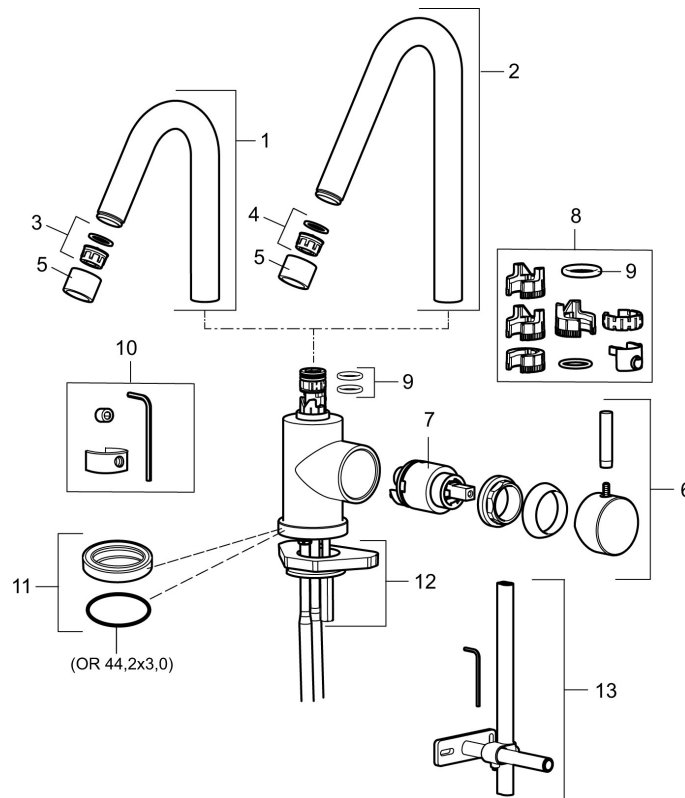

Article number: 702800.00 Flow 3 bar: 11.1 l/m

Description: Chrome

- ESS (energy saving system)
- Adjustable flow control and temperature limiter
- Soft PEX® hoses with 3/8" connecting nut (stainless steel braided)
- Swivel spout, limitation part for 60°, 85°, 110° or 360° included
- Hole diameter Ø29-37 mm

Article number: 702800.00

Sparepartlist

NO.	ART NO.	RSK	DESCRIPTION
1	409616.AE	8440596	Spout, complete, basin, chrome
1	409616.25AE	8440602	Spout, complete, basin, rustic brass
1	409616.66AE	8440603	Spout, complete, basin, raw brass
1	409616.80AE	8440604	Spout, complete, basin, chrome/grooved
2	409615.AE	8440595	Spout, complete, kitchen, chrome
2	409615.25AE	8440599	Spout, complete, kitchen, rustic brass
2	409615.66AE	8440600	Spout, complete, kitchen, raw brass
2	409615.80AE	8440601	Spout, complete, kitchen, chrome/grooved
3	131419.AE	8281517	Aerator insert, 5,5–6,5 l/min at 300 kPa
4	131398.AE	8281493	Aerator insert, 9–11 l/min at 300 kPa
5	409618.AE	8281549	Housing M22 int., chrome
5	409618.25AE	8281551	Housing M22 int., rustic brass

NO.	ART NO.	RSK	DESCRIPTION
5	409618.66AE	8281552	Housing M22 int., raw brass
5	409618.80AE	8281553	Housing M22 int., chrome/grooved
6	708995.AE		Lever, complete, chrome
6	708995.25AE		Lever, complete, rustic brass
6	708995.66AE		Lever, complete, raw brass
6	708995.80AE		Lever, complete, chrome/grooved
7	708498.AE	8345125	Ceramic cartridge
8	209565.AE		Limitation segment
9	708843.AE	8295357	O-ring (15,54 x 2,62), 2 pcs
10	409621.AE	8295449	Limitation segment, basin, for fixed spout
11	708578.AE	8483170	Base, complete, single lever mixer, chrome
11	708578.25AE		Base, complete, single lever mixer, rustic brass
11	708578.66AE		Base, complete, single lever mixer, raw brass
11	708578.80AE		Base, complete, single lever mixer, chrome/grooved
12	708779.AE		Fastening details, kitchen
13	409340.AE	8531598	Stabilization kit