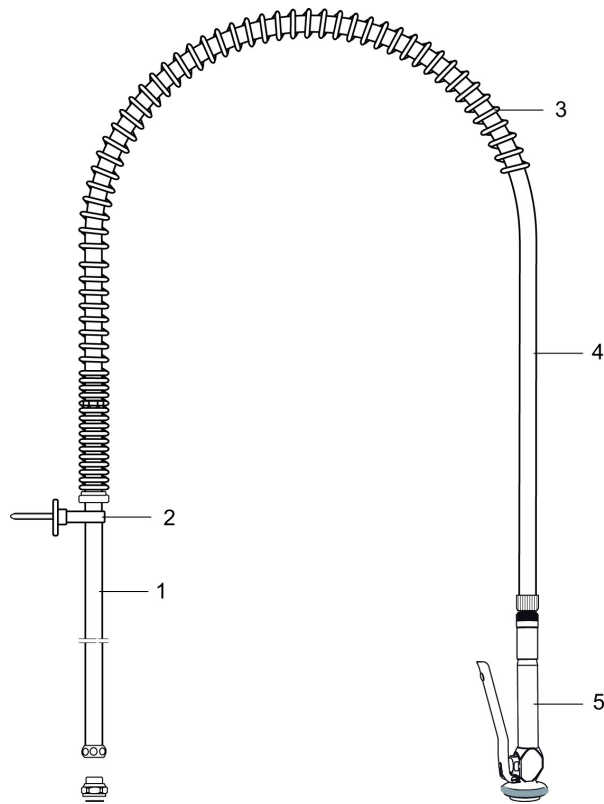

Rinse shower

Article number: 310009

Description: Rinse shower, complete

- For catering kitchens
- With self-closing hand shower, 1300 mm high-pressure hose, equalizer spring and brackets
- Total height 1000 mm

Unique characteristics

PRODUCT DESCRIPTION

Rinse shower

Article number: 310009

Sparepartlist

NO.	ART NO.	RSK	DESCRIPTION
1	310008	8322711	Stand pipe
2	310007	8322729	Pipe clip with hook adjustable 50-200 mm
3	310004.AE	8322646	Equalizer spring
4	310006.AE	8322661	White, reinforced plastic, L=1300 mm, hexagon nuts, for rinse mixers/showers
5	310005.AE	8322653	Self-closing hand shower