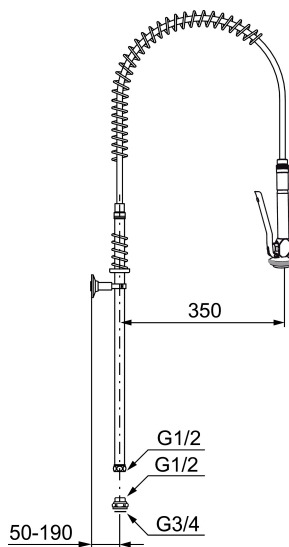

Rinse shower

Article number: 310009

Description: Rinse shower, complete

- For catering kitchens
- With self-closing hand shower, 1300 mm high-pressure hose, equalizer spring and brackets
- Total height 1000 mm

Unique characteristics

PRODUCT DESCRIPTION

Rinse shower

Article number: 310009

Sparepartlist

NO.	ART NO.	RSK	DESCRIPTION
1	310008	8322711	Stand pipe
2	310007	8322729	Pipe clip with hook adjustable 50-200 mm
3	310004.AE	8322646	Equalizer spring
4	310006.AE	8322661	White, reinforced plastic, L=1300 mm, hexagon nuts, for rinse mixers/showers
5	310005.AE	8322653	Self-closing hand shower