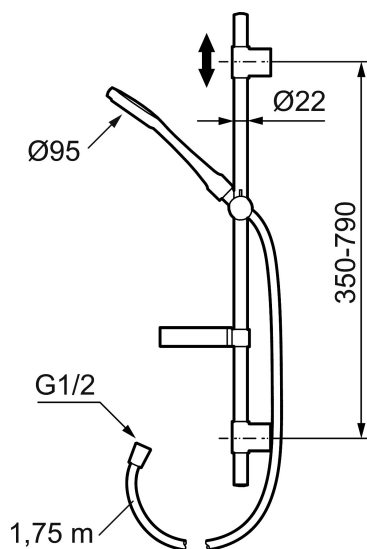

MORA CERA S5 shower set

A bathroom is a place for relaxation, pleasure and recharging your batteries. So fill it with enjoyment. Save energy effortlessly, protect against fluctuations in water temperature, take an extra long shower with a clear conscience. Mora Cera puts quality time in your bathroom in countless ways.

Article number: 130316 **Flow 3 bar:** 10.0 l/m

Description: Chrome, comfort flow at 6 l/min, max flow 10 l/min

- Shower hose in metal, PVC- and BPA-free
- With soap dish
- With adjustable wall brackets for usage of existing screw holes
- With Easy-Clean anti-limescale system
- Optional connection with/without air mixture
- Air mixture provides comfort flow at 6 l/min