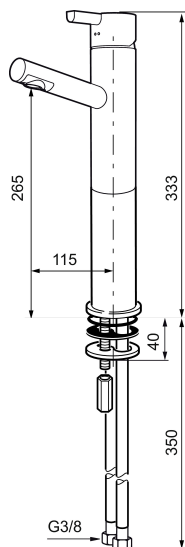

## MORA REXX B5 basin mixer

With their simple, minimalist design, Mora REXX mixers are the essence of Scandinavian design and functionality. Their innovation lies in their precision. When tradition and craftsmanship meet state-of-the-art manufacturing methods and inspiring design, the result is Mora REXX. The version shown here is a beautiful basin mixer with built-in intelligent functionality.

Article number: 707161.0011 Flow 3 bar: 4.6 l/m

Description: Chrome/black

### Uniqe characteristics

Backflow protection unit type

- ESS (energy saving system)
- Ceramic cartridge
- Adjustable flow control and temperature limiter
- Eco (energy and water saving constant flow aerator, 5 l/min at 200–600 kPa)
- Soft PEX<sup>®</sup> hoses with 3/8" connecting nut (stainless steel braided)
- Hole diameter Ø32-37 mm (Ø32-35 mm recommended)