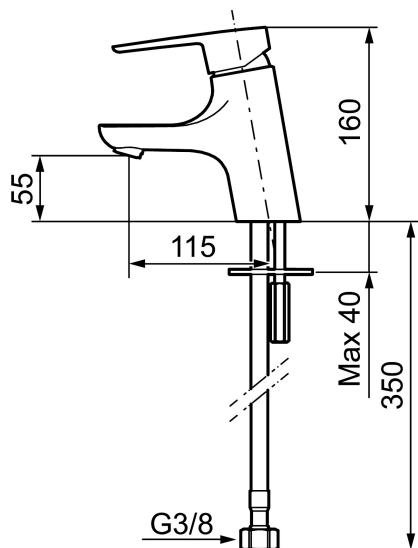

Unique characteristics

Backflow protection unit type

MORA CERA B5 basin mixer

A bathroom is a place for relaxation, pleasure and recharging your batteries. So fill it with enjoyment. Save energy effortlessly, protect against fluctuations in water temperature, take an extra long shower with a clear conscience. Mora Cera puts quality time in your bathroom in countless ways.

Article number: 243001.CA Flow 3 bar: 4.8 l/m

Description: Chrome

- ESS (energy saving system)
- Ceramic cartridge with soft closing function
- Adjustable flow control and temperature limiter
- Eco (energy and water saving constant flow aerator, 5 l/min at 200–600 kPa)
- Soft PEX[®] hoses with 3/8" connecting nut (stainless steel braided)
- Approved by the Rheumatism Association in Sweden
- Hole diameter $\varnothing 33,5\text{-}37$ mm