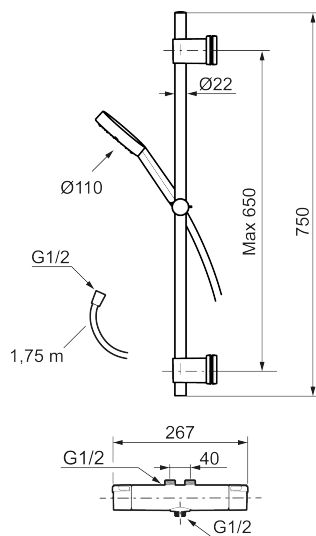

Unique characteristics

Backflow protection unit type **EB**

## MMIX II shower kit Vaska

The MMIX II shower kit features an updated design for its hand shower unit and an enhanced thermostat. Mora's signature attention to detail and focus on quality mean this sleek chrome shower delivers on all fronts.

**Article number:** 334025 **Flow 3 bar:** 6.9 l/m

**Description:** Chrome, 40 c/c, pipe connection up

Consist of:

**MORA MMIX II thermostatic mixer:**

- Pressure balanced thermostatic mixer
- Temperature handle with safety stop at 38°C
- With Eco-function
- Lead Free material
- Approved non-return valves, EN-Standard EN1717
- Note! Not for Vaska

**MORA MMIX II shower set (art.no. 331300):**

- Shower hose in metal, PVC- and BPA-free
- With bracket for mounting on 40 c/c pipes
- With Easy-Clean anti-limescale system