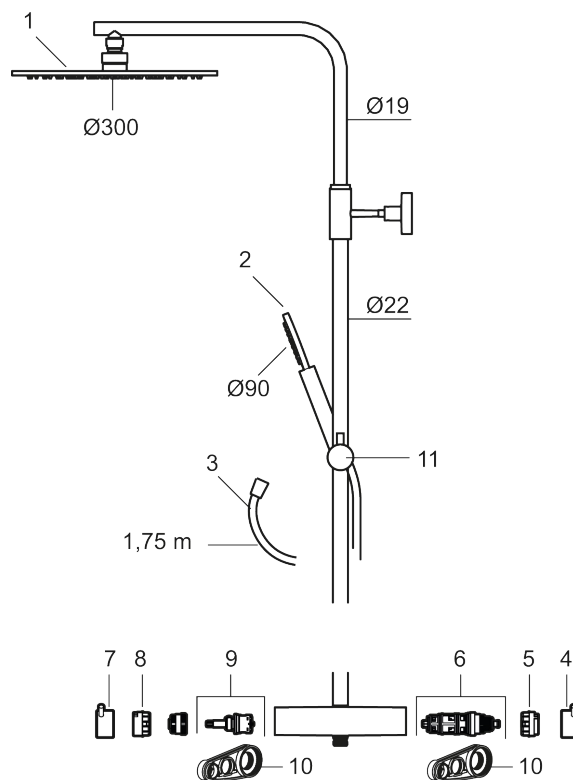

PRODUCT DESCRIPTION

MORA INXX II shower system kit

With its durable, trendy polished brass finish the INXX II combines classic design with high performance, constant temperature, outstanding comfort and effective scald protection. The overhead shower has a large, slim shower head that looks great in bathrooms with a strong character and striking shapes, as well as in classic bathrooms designed for rest and relaxation. The mixer has been tested and approved according to current building regulations and is energy-efficient, which means it reduces water and energy use without compromising on comfort. The INXX II collection offers a world-class water experience.

About the collection

INXX II is an elegant, timeless collection in a palette of carefully selected colours. Offering a combination of high quality, sober design and outstanding comfort, this is the ultimate collection.

Article number: 271800.60

Sparepartlist

NO.	ART NO.	RSK	DESCRIPTION
1	130348	8237489	Shower head 300 mm, chrome
1	130348.12	8237490	Shower head 300 mm, matte black