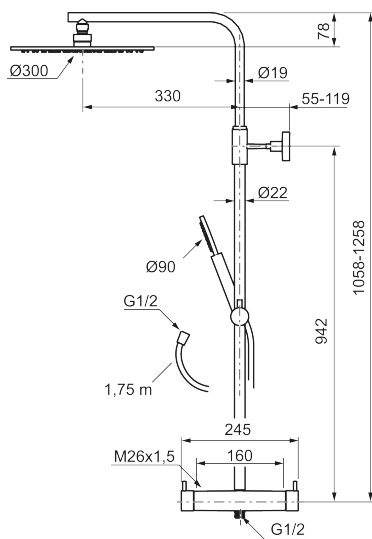

MORA INXX II shower system kit

With its durable, trendy polished brass finish the INXX II combines classic design with high performance, constant temperature, outstanding comfort and effective scald protection. The overhead shower has a large, slim shower head that looks great in bathrooms with a strong character and striking shapes, as well as in classic bathrooms designed for rest and relaxation. The mixer has been tested and approved according to current building regulations and is energy-efficient, which means it reduces water and energy use without compromising on comfort. The INXX II collection offers a world-class water experience.

About the collection

INXX II is an elegant, timeless collection in a palette of carefully selected colours. Offering a combination of high quality, sober design and outstanding comfort, this is the ultimate collection.

Article number: 271800.60 Flow 3 bar: 11.3 l/m

Description: Polished brass PVD, 160 c/c

Consist of:

MORA INXX II thermostatic mixer:

- Pressure balanced thermostatic mixer
- With reversible headwork
- Temperature handle with safety stop at 38°C
- With Eco-function
- Approved non-return valves, EN-Standard EN1717

MORA INXX II Shower System:

- Shower hose in metal, PVC- and BPA-free
- With Easy-Clean anti-limescale system
- Adjustable height
- Hand shower 7,5 l/min, shower head 11,3 l/min