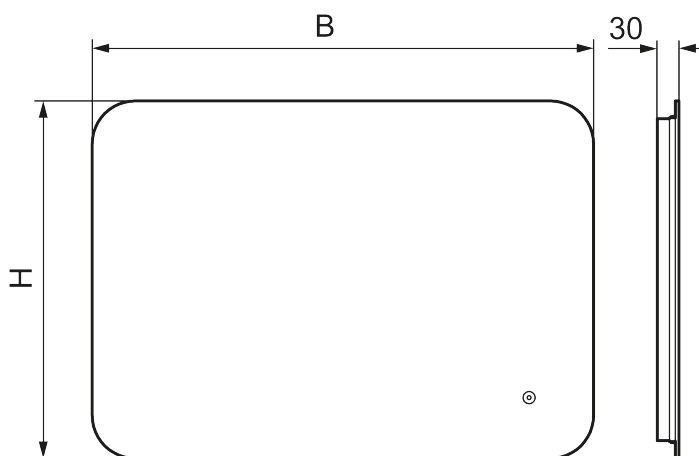

## MORA CAVA I

Designed around a central idea of a minimal, unframed backlit mirror, mounted just 30 mm from the wall, Cava has an aura of its own. Its light can be switched at a touch from warm to cooler tones. The mirror itself has an anti-fog function and is safety foiled for peace of mind.

Available in circular or square versions and multiple sizes.

### About the collection

A minimal design, with atmospheric backlighting, brings an extra layer of character to bathroom spaces.

**Article number:** 953003

**Description:** 700 x 500 mm

- Backlight
- Energy efficient LED lighting
- Copper-free glass with safety film
- Steam free with heated demister pad
- Touch operated on/off
- Adjustable light temperature: 2 700–6 400 K
- IP 44 certified, third party CE certified
- Mounting distance from wall: 30 mm