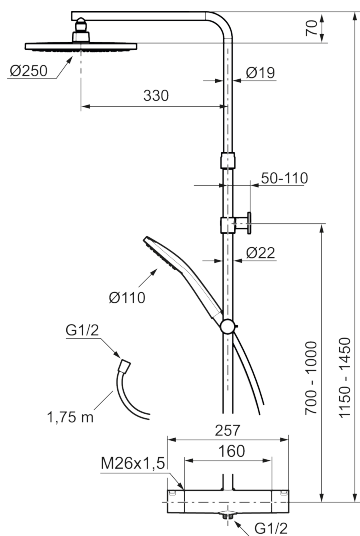

LYNX shower system kit

Everyday luxury is the driving force behind the LYNX shower system kit, which offers the ease of a handheld shower and a seductive overhead experience in one package. It is available in chrome or matte black.

Article number: 341800.LD6 **Flow 3 bar:** 6.0 l/m

Description: Chrome, 160 c/c, LEED/BREEAM compliant

Consist of:

MORA LYNX thermostatic mixer:

- Pressure balanced thermostatic mixer
- With reversible headwork
- Temperature handle with safety stop at 38°C
- With Eco-function
- Lead Free material
- Approved non-return valves, EN-Standard EN1717

MORA LYNX Shower System:

- Shower hose in metal, PVC- and BPA-free
- With Easy-Clean anti-limescale system
- Wall bracket freely adjustable in height, 700–1000 from connection and 50–100 mm from wall, 2x20 mm spacers included, with sealing, hidden pipe joint