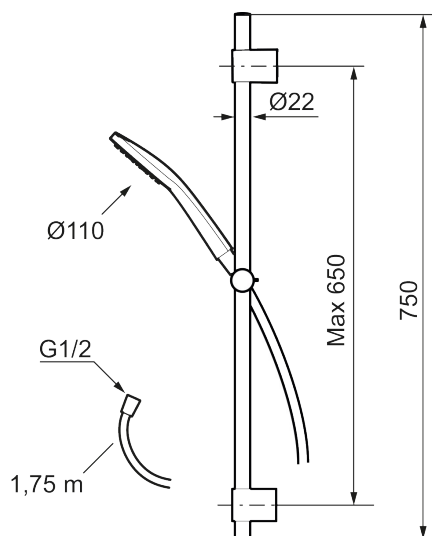

LYNX shower set

The sleek, high-performance LYNX shower set has a timeless form in contemporary chrome or matte black finishes. Effortless to style into your interior and exquisite to use.

Article number: 341300.12 **Flow 3 bar:** 7.6 l/m

Description: Matte black

- Shower hose in metal, PVC- and BPA-free
- With adjustable wall brackets for usage of existing screw holes
- With Easy-Clean anti-limescale system
- Lead Free material

Unique characteristics

Article number: 341300.12

Sparepartlist

NO.	ART NO.	RSK	DESCRIPTION
1	S600238	8233065	
1	S600238.12	8233100	
2	S600109	8252036	Shower hose, chrome
2	S600109.12	8236624	Shower hose in metal, 1750 mm, matte black
3	S600246	8239619	Slider, chrome
3	S600246.12	8239664	Slider, matte black
4	S600266	8239702	Wall bracket, chrome, 2 pcs
4	S600266.12	8239703	