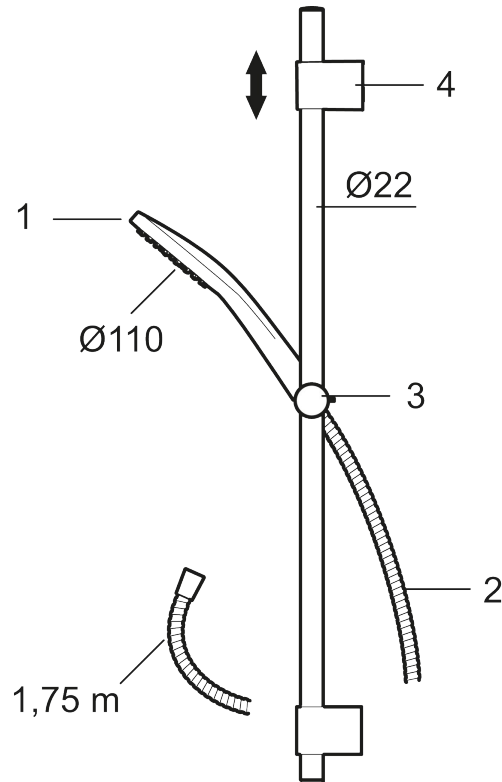

LYNX shower set

The sleek, high-performance LYNX shower set has a timeless form in contemporary chrome or matte black finishes. Effortless to style into your interior and exquisite to use.

Article number: 341300.12 **Flow 3 bar:** 7.6 l/m

Description: Matte black

- Shower hose in metal, PVC- and BPA-free
- With adjustable wall brackets for usage of existing screw holes
- With Easy-Clean anti-limescale system
- Lead Free material

Unique characteristics

Article number: 341300.12

Sparepartlist

NO.	ART NO.	RSK	DESCRIPTION
1	S600238	8233065	
1	S600238.12	8233100	
2	S600109	8252036	Shower hose, chrome
2	S600109.12	8236624	Shower hose in metal, 1750 mm, matte black
3	S600246	8239619	Slider, chrome
3	S600246.12	8239664	Slider, matte black
4	S600266	8239702	Wall bracket, chrome, 2 pcs
4	S600266.12	8239703	