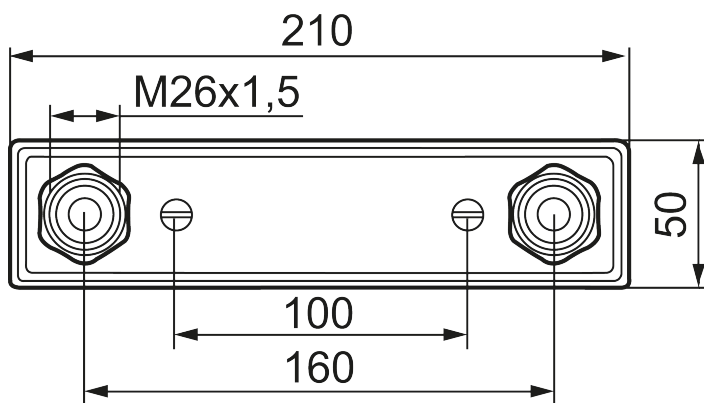

## Wall Plate 160 c/c, for PE-X-, PE-RT-, PB- and multilayer-pipes

We have a wide selection of wall plate in a choice of six colours, with screws that match the colour of the plate. Brackets are available for the models P-EX 15 and P-EX 16 and in 150 and 160 c/c.

**Article number:** 650280

**Description:** Chrome, D: Ø15

Unique characteristics

- For concealed fitting
- With screws and wall seal
- Connection remains on the surface of the wall

**Connections has product certification issued by a product certification body in Sweden, RISE Certification, for:**

- PE-X enligt EN ISO 15875: 15x2.5, 16x2.0 & 16x2.2
- PE-RT enligt EN ISO 22391: 15x2.5 & 16x2.2
- PB enligt EN ISO 15876: 16x2.0

**Multilayer pipe by manufacture:**

- Uponor UNI PIPE PE-RT/AL/PE-RT 16\*2
- Thermotech MultiSystem AluComposite PE-RT Type2/AL/PE-RT Typ2 16\*2
- Roth Systemrohr Alu-Laserplus 16\*2 mm PE-RT TypII/Al/PE-RT TypII
- LK PAL Universal Pipe A16 16\*2,0
- TECElogo dimension 16 – multilayer pipe – PE-RT/Al/PE-RT 16\*2,0 mm
- TECElogo dimension 16 – multilayer pipe – PE-Xc/Al/PE-RT 16\*2,0 mm
- FRÄNKISCHE turatec multi 16\*2 PE-RT III/Al/PE-RT II
- HENCO RIXc PE-Xc/Al/PE-Xc 16\*2