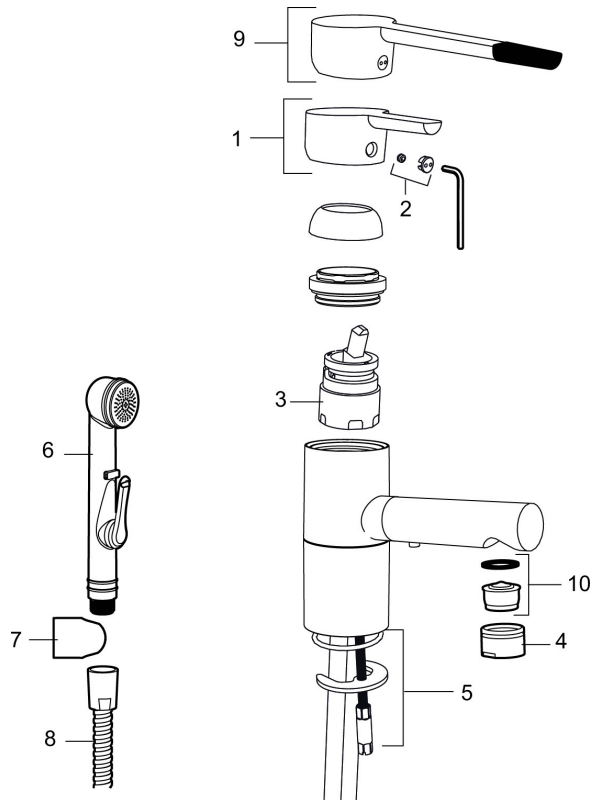

Article number: 733080 Flow 3 bar: 7.9 l/m

Description: Chrome

Unique characteristics

Backflow protection unit type

- ESS (energy saving system)
- Ceramic cartridge with soft closing function
- Adjustable flow control and temperature limiter
- Soft PEX® hoses with 3/8" connecting nut (stainless steel braided)
- Swivel spout 110°
- Approved by the Rheumatism Association in Sweden
- Lead Free material
- Hole diameter Ø33,5-37 mm

PRODUCT DESCRIPTION

MORA MMIX B6 basin mixer

Mora MMIX combines elegance and ergonomic design with energy-efficiency. Soft geometric curves and a timeless style characterise the entire Mora MMIX range. The mixers were developed according to our unique EcoSafe™ concept focusing on low energy consumption and long-term environmental care.

Article number: 733080

Sparepartlist

NO.	ART NO.	RSK	DESCRIPTION
1	409389.AE	8344867	Lever, complete
2	409392.AE	8344866	Colour marking and mounting screw for lever
3	409403.AE	8345132	Ceramic cartridge, incl service tool
3	409405.AE	8345205	Ceramic cartridge, Turbo, incl service tool
4	131415.AE	8281512	Housing M24 utv., 15 mm, chrome
5	409407.AE		Fastening details
6	S600206	8233049	Self-closing hand shower, chrome
7	130732.AE	8184186	Wall bracket
8	S600207	8236647	Shower hose, L=1,5 m, chrome
9	409390.AE	8344874	Care lever, complete, chrome

NO.	ART NO.	RSK	DESCRIPTION
10	131394.AE	8242225	Aerator insert, 7–9 l/min at 300 kPa