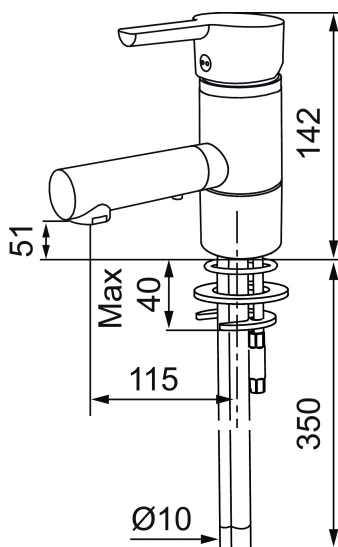

Article number: 733080 Flow 3 bar: 7.9 l/m

Description: Chrome

Unique characteristics

Backflow protection unit type

- ESS (energy saving system)
- Ceramic cartridge with soft closing function
- Adjustable flow control and temperature limiter
- Soft PEX® hoses with 3/8" connecting nut (stainless steel braided)
- Swivel spout 110°
- Approved by the Rheumatism Association in Sweden
- Lead Free material
- Hole diameter Ø33,5-37 mm

Article number: 733080

Sparepartlist

NO.	ART NO.	RSK	DESCRIPTION
1	409389.AE	8344867	Lever, complete
2	409392.AE	8344866	Colour marking and mounting screw for lever
3	409403.AE	8345132	Ceramic cartridge, incl service tool
3	409405.AE	8345205	Ceramic cartridge, Turbo, incl service tool
4	131415.AE	8281512	Housing M24 utv., 15 mm, chrome
5	409407.AE		Fastening details
6	S600206	8233049	Self-closing hand shower, chrome
7	130732.AE	8184186	Wall bracket
8	S600207	8236647	Shower hose, L=1,5 m, chrome
9	409390.AE	8344874	Care lever, complete, chrome

NO.	ART NO.	RSK	DESCRIPTION
10	131394.AE	8242225	Aerator insert, 7–9 l/min at 300 kPa