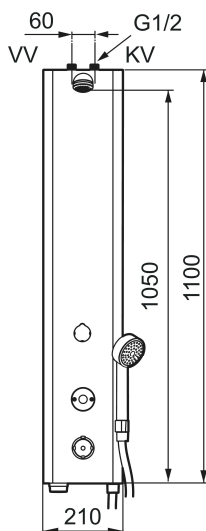

Unique characteristics

Backflow protection unit type