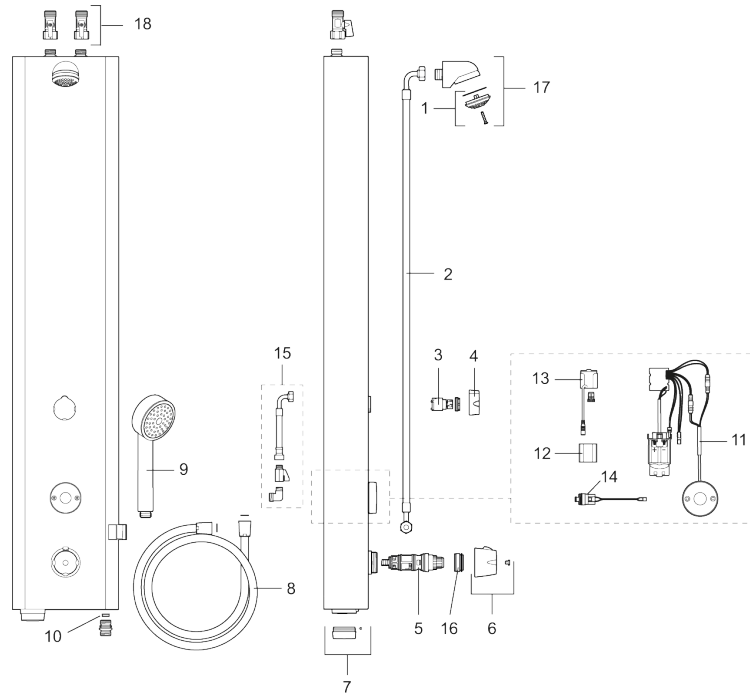

# MORA tronic shower panel WMS, with thermostatic function, mains operation

**Article number:** 720176

**Description:** Mains operated, included 10 m extension cable

### Installation:

- Easy to change battery under the service cover without turning off the water supply
- For mains operation different accessories are required:
  - Alternative 1: Voltage distributor art.no. S600149
  - Alternative 2: Power supply art.no. S600129, alternatively transformer art.no. S600128, plus extension cable (5 m) art.no. S600127

**PRODUCT DESCRIPTION**

**MORA tronic shower panel  
WMS, with thermostatic  
function, mains operation**

Article number: 720176

**Sparepartlist**

NO.	ART NO.	RSK	DESCRIPTION
1	729303.AE	8126215	Shower strainer
2	39090700	8221813	Connection hose, 0,7 m
3	S600321	8239708	Cartridge for diverter
4	16221700	8221796	Handle for diverter
5	409419.AE	8938271	Thermostatic cartridge, complete, with service tool
6	S600222	8239545	Temperature handle, complete
7	729459.AE		Cover plug for battery, black
8	S600310	8239707	Shower hose in metal, 1750 mm
9	130361	8199196	Hand shower
10	29900600	8224321	Flow limiter, constant flow 6 l/min at 200–600 kPa
10	29900900	8221809	Flow limiter, constant flow 9 l/min at 200–600 kPa
10	29901200	8224320	Flow limiter, constant flow 12 l/min at 200–600 kPa
11	729465.AE		Electronic unit
12	S600135	8483191	Battery