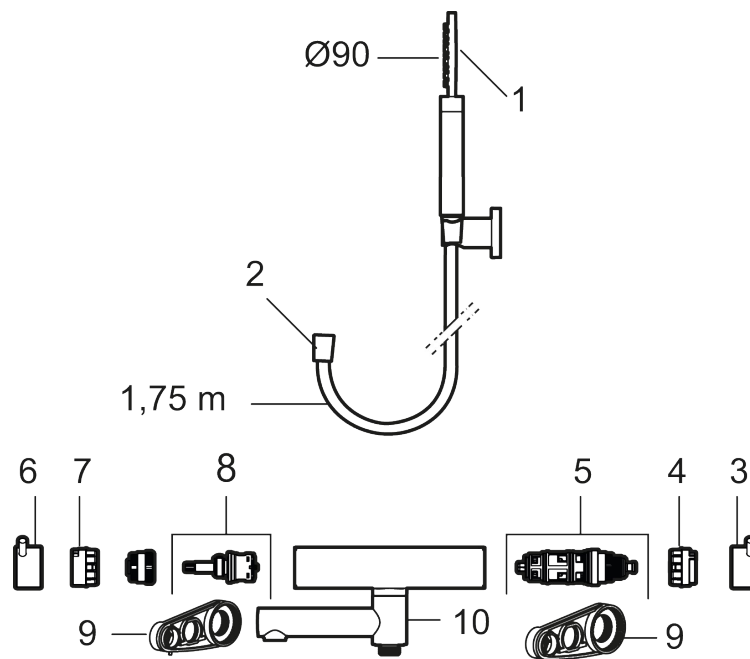

Article number: 270000.12 Flow 3 bar: 20.0 l/m

Description: Matte black, 160 c/c

Unique characteristics

Backflow protection unit type **EB**

- With hand shower, holder and hose in metal, PVC- and BPA-free
- Swivel spout with built-in diverter
- Pressure balanced thermostatic mixer
- Temperature handle with safety stop at 38°C
- With Eco-function
- Approved non-return valves, EN-Standard EN1717

PRODUCT DESCRIPTION

MORA INXX II bath mixer

With its durable matt black finish and hand shower with a large, round nozzle, makes this mixer looks great and gives a truly relaxing baths. The INXX II collection offers a world-class water experience with constant temperature, high comfort and effective scald protection. The mixer has been tested and approved according to current building regulations and is energy-efficient, which means it reduces water and energy use without compromising on comfort.

Article number: 270000.12

Sparepartlist

NO.	ART NO.	RSK	DESCRIPTION
1	209575	8275496	Hand shower, chrome
1	209575.12	8275497	Hand shower, matte black
1	209575.22	8275498	Hand shower, matte white
1	209575.44	8275499	Hand shower, matte grey
1	209575.60	8275500	Hand shower, polished brass PVD
1	209575.62	8275501	Hand shower, brused brass PVD