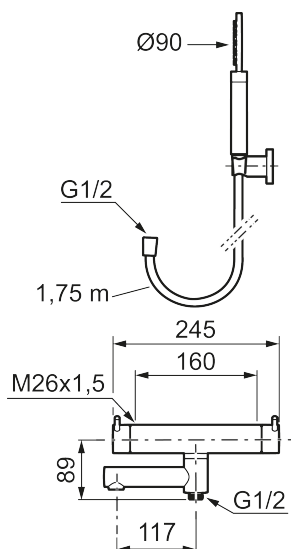

Article number: 270000.12 Flow 3 bar: 20.0 l/m

Description: Matte black, 160 c/c

Unique characteristics

Backflow protection unit type **EB**

- With hand shower, holder and hose in metal, PVC- and BPA-free
- Swivel spout with built-in diverter
- Pressure balanced thermostatic mixer
- Temperature handle with safety stop at 38°C
- With Eco-function
- Approved non-return valves, EN-Standard EN1717

Article number: 270000.12

Sparepartlist

NO.	ART NO.	RSK	DESCRIPTION
1	209575	8275496	Hand shower, chrome
1	209575.12	8275497	Hand shower, matte black
1	209575.22	8275498	Hand shower, matte white
1	209575.44	8275499	Hand shower, matte grey
1	209575.60	8275500	Hand shower, polished brass PVD
1	209575.62	8275501	Hand shower, brused brass PVD