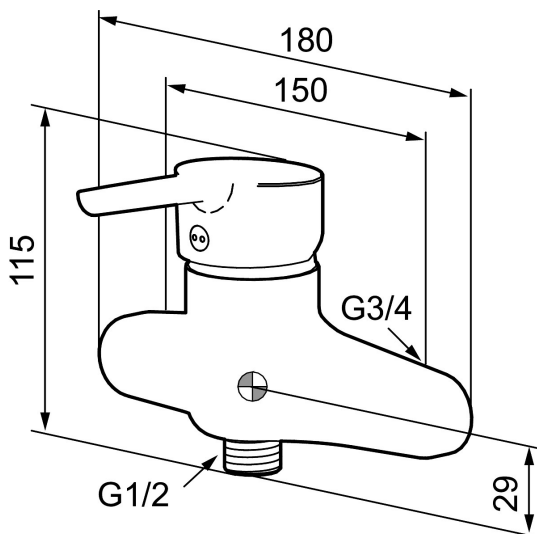

Unique characteristics

Backflow protection unit type

MORA MMIX W1 shower mixer

Mora MMIX combines elegance and ergonomic design with energy-efficiency. Soft geometric curves and a timeless style characterise the entire Mora MMIX range. The mixers were developed according to our unique EcoSafe™ concept focusing on low energy consumption and long-term environmental care.

Article number: 731430.db

Description: Chrome, incl. s-connection (2x701001)

- Soft closing with ceramic cartridge
- Adjustable flow control and temperature limiter
- Projection with connectors 163 mm
- Approved non-return valves, EN-Standard EN1717