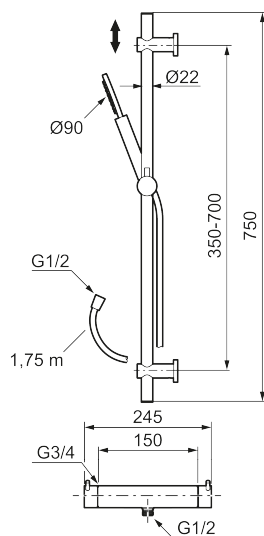

Article number: 271500.62 **Flow 3 bar:** 7.3 l/m

Description: Brushed brass PVD, 150 c/c

Unique characteristics

Energy class

Assessed

MORA INXX II shower mixer:

- Pressure balanced thermostatic mixer
- Temperature handle with safety stop at 38°C
- With Eco-function
- Approved non-return valves, EN-Standard EN1717

MORA INXX II shower:

- Shower hose in metal, PVC- and BPA-free
- With adjustable wall brackets for usage of existing screw holes
- With Easy-Clean anti-limescale system
- Eco (energy and water saving hand shower 8 l/min)

Article number: 271500.62

Sparepartlist

NO.	ART NO.	RSK	DESCRIPTION
1	209575	8275496	Hand shower, chrome
1	209575.12	8275497	Hand shower, matte black
1	209575.22	8275498	Hand shower, matte white
1	209575.44	8275499	Hand shower, matte grey
1	209575.60	8275500	Hand shower, polished brass PVD