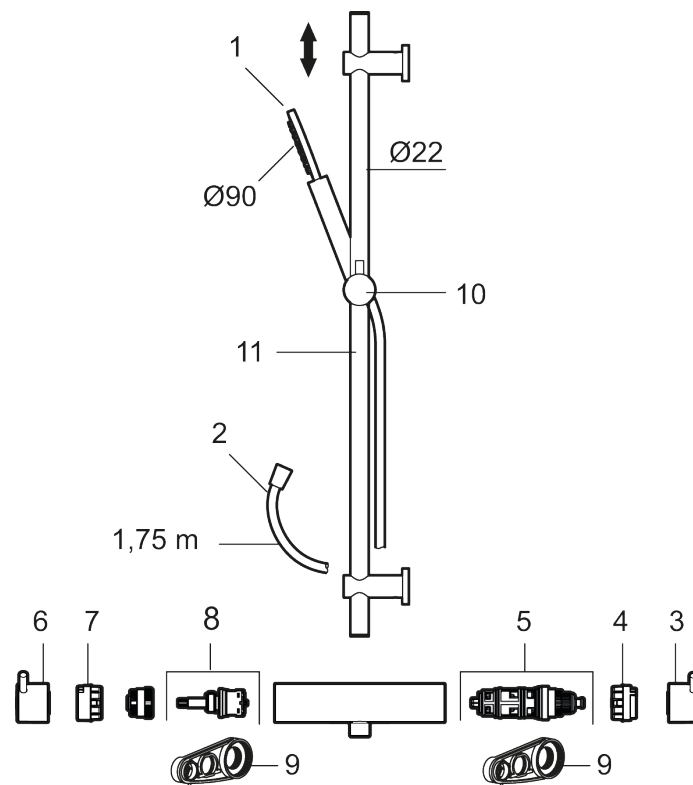

MORA INXX II shower:

- Shower hose in metal, PVC- and BPA-free
- With adjustable wall brackets for usage of existing screw holes
- With Easy-Clean anti-limescale system
- Eco (energy and water saving hand shower 8 l/min)

Article number: 271500.62

Sparepartlist

NO.	ART NO.	RSK	DESCRIPTION
1	209575	8275496	Hand shower, chrome
1	209575.12	8275497	Hand shower, matte black
1	209575.22	8275498	Hand shower, matte white
1	209575.44	8275499	Hand shower, matte grey
1	209575.60	8275500	Hand shower, polished brass PVD